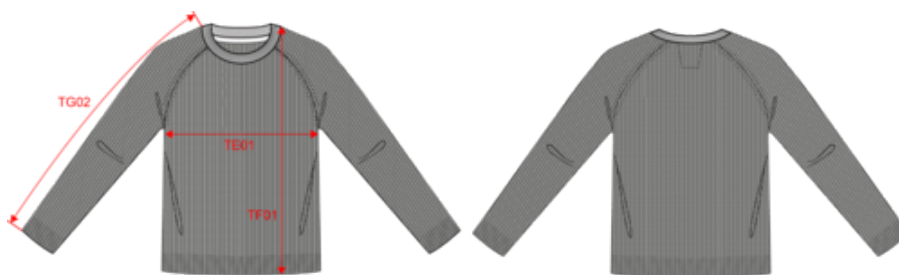

NS911
Men's chunky knit jumper

50% organic cotton/50% recycled polyester 5 gauge Straight fit
Personalisation patch inside neck Contrasting navy blue herringbone
taped neck across all colourways Raglan sleeves Knitted entirely in 1x1
rib and "fully fashion" assembly

POST CONSUMER RECYCLED POLYESTER

3 COLOURS

 24
50 ct

OEKO-TEX®
CONFIDENCE IN TEXTILES
STANDARD 100
CQ 1007/17 IFTH
Textile substances not toxic
www.oeko-tex.com/standard100

NS911
Men's chunky knit jumper

Dimensions (cm)

Measurements in cm	S	M	L	XL	XXL	3XL
TE01 - 1/2 chest width at 1.5cm below armhole	50.00	53.00	56.00	59.00	62.00	65.00
TF01 - Total height from HSP	68.00	70.00	72.00	74.00	76.00	78.00
TG02 - Long sleeve length	76.50	77.50	78.50	79.50	80.50	81.50