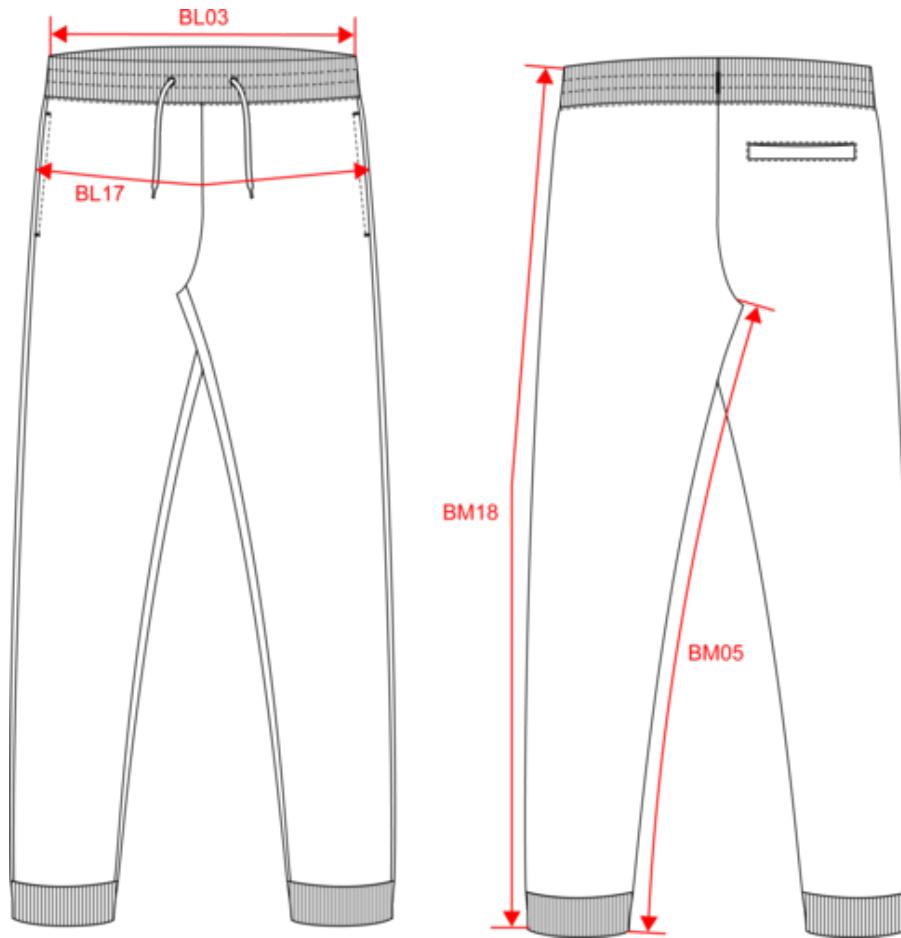

300 g/m<sup>2</sup>

Sizes

XS - S - M - L - XL - XXL - 3XL - 4XL

More information

Logistic

1 20

Country of origin

BD - Bangladesh

**VEGAN**®

**NO LABEL**

ORGANIC COTTON

POST CONSUMER RECYCLED POLYESTER

10 COLOURS

50 ct

Dimensions (cm)

Measurements in cm	XS	S	M	L	XL	XXL	3XL	4XL
BL03 - 1/2 elasticated waist width relaxed (front over back)	34.00	36.00	38.00	40.00	43.00	46.00	49.00	52.00
BL17 - 1/2 hip width (measured parallel to waistband)	45.00	48.00	51.00	54.00	57.00	60.00	63.00	66.00
BM05 - Inseam length	80.00	80.00	80.00	80.00	80.00	80.00	80.00	80.00
BM18 - Side length (waistband included)	103.75	104.50	105.25	106.00	106.75	107.50	108.25	109.00