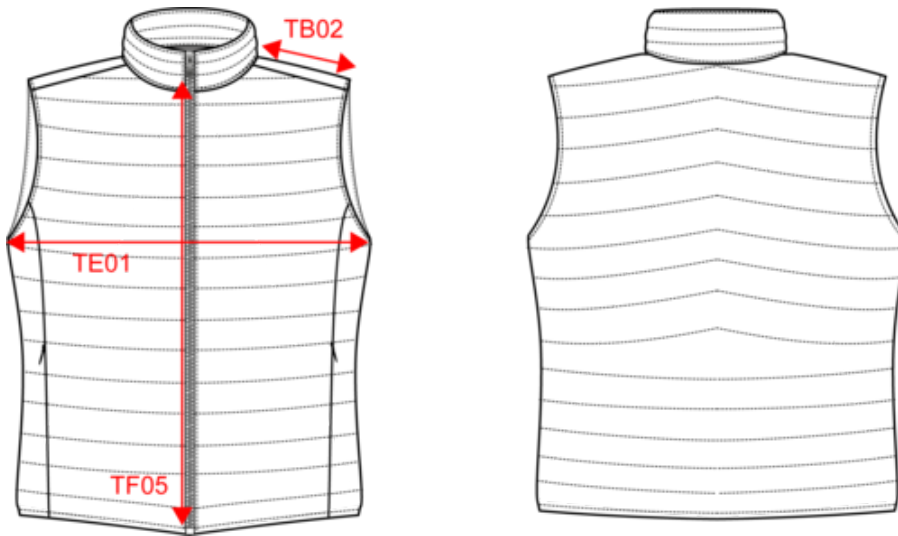

NS6006

Ladies' lightweight recycled padded bodywarmer

100% recycled polyamide. Down effect padding 50% Sorona® and 50% recycled polyester. Sorona® is a trademark registered by Affiliates of DuPont de Nemours, Inc. used under licence. Slightly fitted straight cut. High neck. Soft and smooth feel. Level 4 water repellent and 4 mm/s wind breaker. Tone-on-tone recycled plastic zips. Two invisible zip side pockets in recycled nylon. Two inside pockets. Side panels. Shoulder and side panels. Front slightly longer than the back. Storage bag supplied.

Customs code

 62024010

Washing instructions

Colours

 Black
  Driftwood
  Hibiscus Red
  Mineral Grey
  Navy Blue
  Organic Khaki

Certifications

Dimensions (cm)

| Measurements in cm | M | L | XL | XXL | XS | S |
|---|-------|-------|-------|-------|-------|-------|
| TB02 - Shoulder length | 11.50 | 12.25 | 13.00 | 13.75 | 10.00 | 10.75 |
| TE01 - 1/2 chest width at 1.5cm below armhole | 44.00 | 47.00 | 50.00 | 53.00 | 56.00 | 59.00 |
| TF05 - Front middle height | 52.00 | 53.75 | 55.50 | 57.25 | 59.00 | 60.75 |