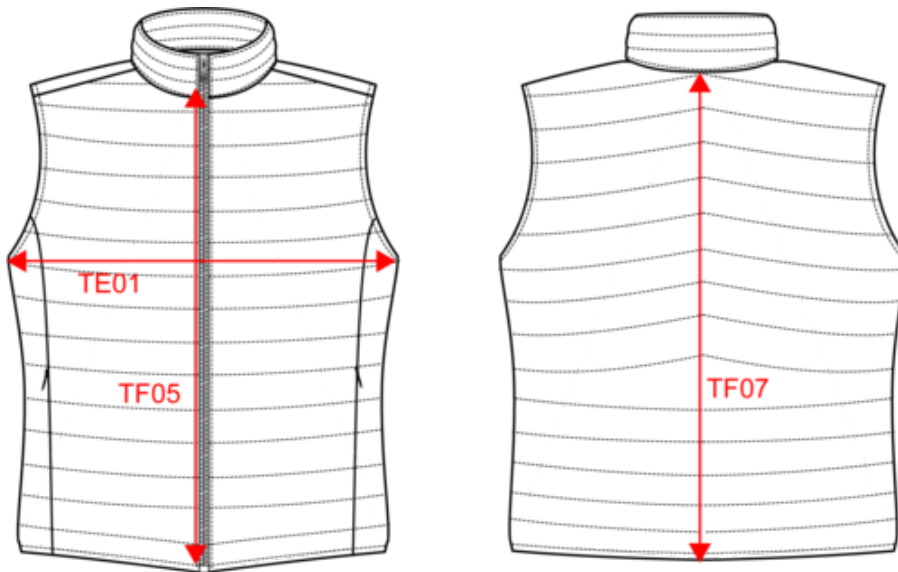

### Certifications

Dimensions (cm)

Measurements in cm	S	M	L	XL	XXL	3XL	4XL
TE01 - 1/2 chest width at 1.5cm below armhole	52.00	55.00	58.00	61.00	64.00	67.00	70.00
TF05 - Front middle height	56.25	58.00	59.75	61.50	63.25	65.00	66.75
TF07 - Back middle height	61.50	63.50	65.50	67.50	69.50	71.50	73.50