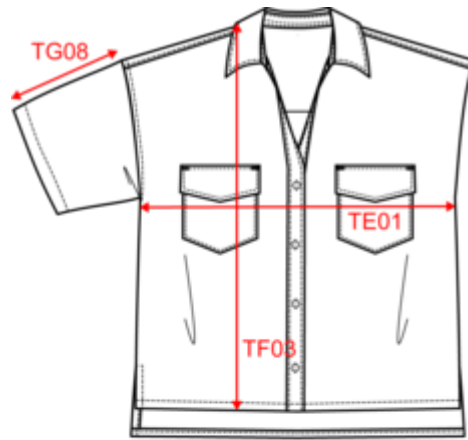

NS514

Ladies' oversized shirt with Lyocell TENCEL™

Dimensions (cm)

Measurements in cm	XS	S	M	L	XL
TE01 - 1/2 chest width at 1.5cm below armhole	57.00	60.00	63.00	66.00	69.00
TF03 - Front total height from HSP	57.00	59.00	61.00	63.00	65.00
TG08 - Short sleeve length (rib excluded)	12.00	12.75	13.50	14.25	15.00