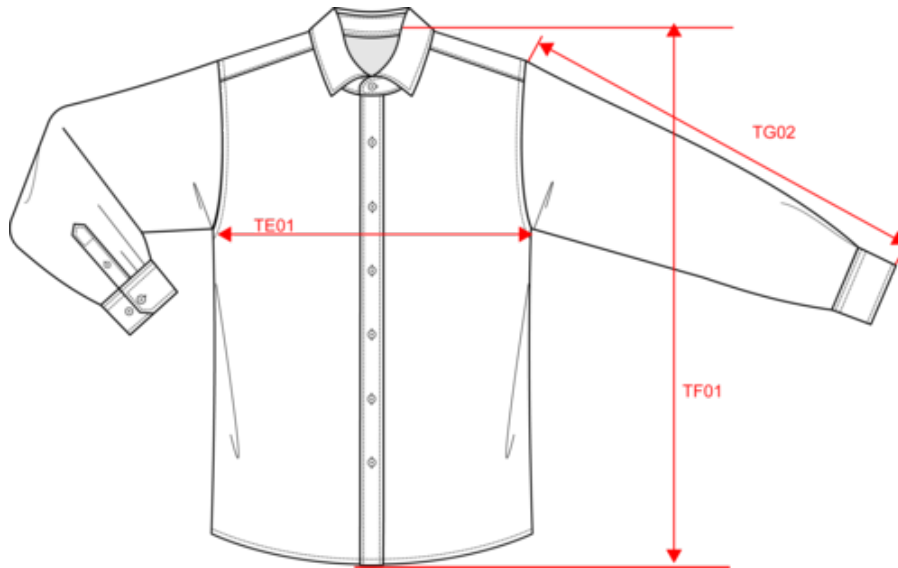

Customs code

 62052000

Washing instructions

Colours

Certifications

Dimensions (cm)

Measurements in cm	S	M	L	XL	XXL	3XL
TE01 - 1/2 chest width at 1.5cm below armhole	51.00	54.00	57.00	60.00	63.00	66.00
TF01 - Total height from HSP	73.50	75.50	77.50	79.50	81.50	83.50
TG02 - Long sleeve length	63.00	64.00	65.00	66.00	67.00	68.00