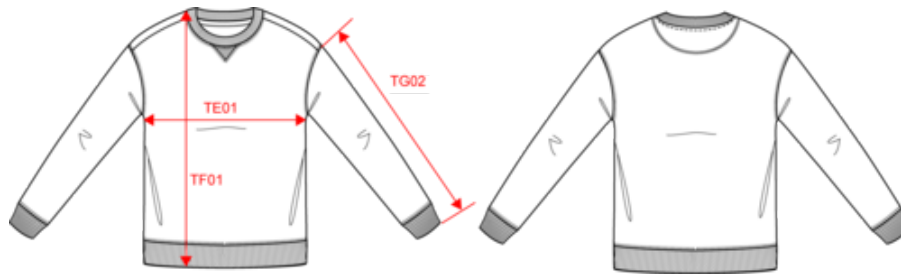

 **NO LABEL**

 **ORGANIC COTTON**

 **MODAL**

 **10 COLOURS**

**NS420**  
Ladies' oversize sweatshirt - 280gsm

Dimensions (cm)

Measurements in cm	XS	S	M	L	XL	XXL
TF01 - Total height from HSP	59.00	61.00	63.00	65.00	67.00	69.00
TG02 - Long sleeve length	47.00	48.00	49.00	50.00	51.00	52.00
TE01 - 1/2 chest width at 1.5cm below armhole	55.00	58.00	61.00	64.00	67.00	70.00