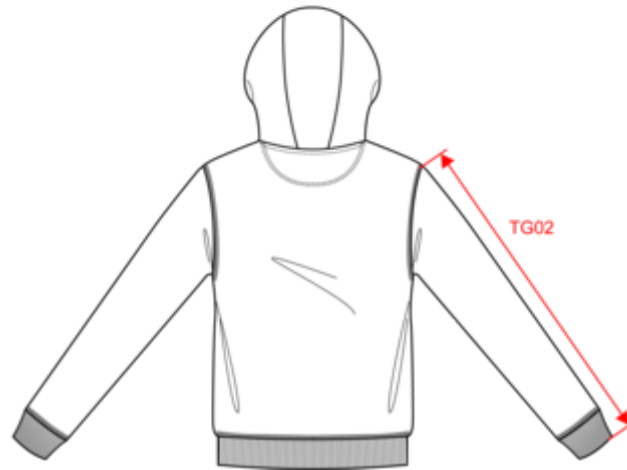

Made in Portugal 100% organic cotton Ringspun combed cotton Unisex Straight fit French Terry inner 1/2 circle in the back Recycled nylon rib finish on zip Two front pockets Garment dyed after assembly: colours may vary slightly from item to item 3-panel hood lined with main material Tone-on-tone flat drawstring with recycled metal tips and eyelets Cover stitch on the neckline, armholes, cuffs and bottom hem 1x1 rib cuffs, neckline and bottom hem Inner taped neck with herringbone

Customs code

 61102099

Washing instructions

Colours

 Washed black  
 Washed Ivory  
 Washed Jade Green  
 Washed Navy Blue  
 Washed Organic Khaki  
 Washed Pomelo

Certifications

Dimensions (cm)

Measurements in cm	XXS	XS	S	M	L	XL	XXL	3XL	4XL
TE01 - 1/2 chest width at 1.5cm below armhole	46.00	49.00	52.00	55.00	58.00	61.00	64.00	67.00	70.00
TF01 - Total height from HSP	65.00	67.00	69.00	71.00	73.00	75.00	77.00	79.00	81.00
TG02 - Long sleeve length	61.50	62.50	63.50	64.50	65.50	66.50	67.50	68.50	69.50