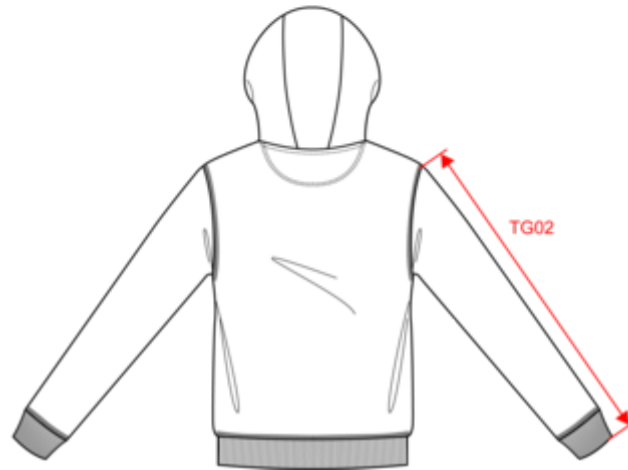

Made in Portugal 100% organic cotton Ringspun combed cotton Unisex Straight fit French terry inner 1/2 circle in the back Garment dyed after assembly: colours may vary slightly from item to item 3-panel hood lined with main material Tone-on-tone flat drawstring with recycled metal tips and eyelets Cover stitch on the neckline, armholes, cuffs and bottom hem 1x1 rib cuffs, neckline and bottom hem Inner taped neckline with herringbone

Customs code

 61102099

Washing instructions

Colours

 Washed black
 Washed Ivory
 Washed Jade Green
 Washed Navy Blue
 Washed Organic Khaki
 Washed Pomelo

Certifications

NS416

Unisex hooded Terry280 sweatshirt - 280gsm

Dimensions (cm)

Measurements in cm	XXS	XS	S	M	L	XL	XXL	3XL	4XL
TE01 - 1/2 chest width at 1.5cm below armhole	46.00	49.00	52.00	55.00	58.00	61.00	64.00	67.00	70.00
TF01 - Total height from HSP	64.50	66.50	68.50	70.50	72.50	74.50	76.50	78.50	80.50
TG02 - Long sleeve length	61.50	62.50	63.50	64.50	65.50	66.50	67.50	68.50	69.50