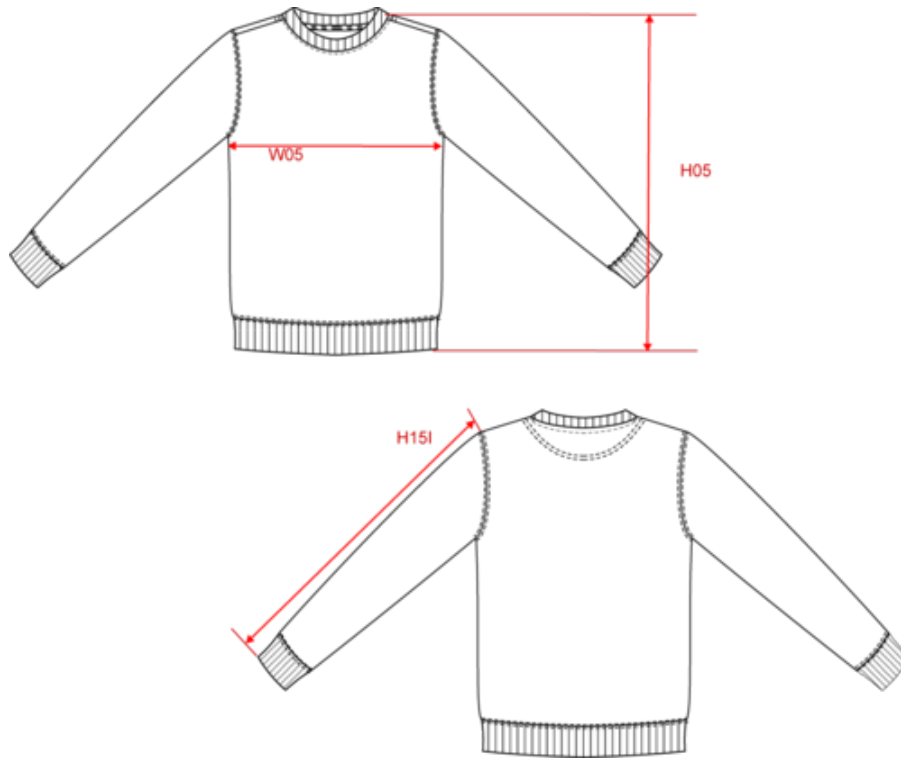

85% organic cotton and 15% post-consumer recycled polyester Ringspun combed cotton Unisex Straight fit 3-ply brushed fleece, LSF (Low Shrinkage Fleece: pre-shrunk fleece) 1/2 circle in the back 1x1 rib neckline, bottom hem and cuffs Double over stitching on cuffs, armholes, bottom hem. Single over stitching on neckline Taped neck inside at the back

350 g/m<sup>2</sup>

Sizes

XXS - XS - S - M - L - XL - XXL - 3XL - 4XL

More information

Logistic

5 20

Country of origin

BD - Bangladesh

Customs code

61102099

Washing instructions

Colours

Certifications

**NS400**  
Unisex sweatshirt - 350gsm

Dimensions (cm)

Measurements in cm	XXS	XS	S	M	L	XL	XXL	3XL	4XL
TE01 - 1/2 chest width at 1.5cm below armhole	46.00	49.00	52.00	55.00	58.00	61.00	64.00	67.00	70.00
TF01 - Total height from HSP	66.00	68.00	70.00	72.00	74.00	76.00	78.00	80.00	82.00
TG02 - Long sleeve length	62.00	63.00	64.00	65.00	66.00	67.00	68.00	69.00	70.00