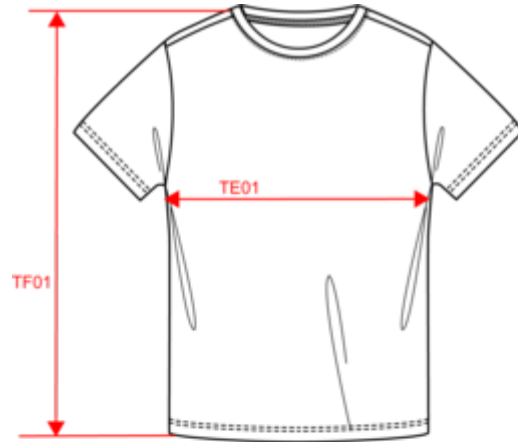

MADE IN PORTUGAL 100% organic cotton Ringspun combed cotton Unisex Straight fit Side stitching Enzyme washed Garment dyed after assembly: colours may vary slightly Neckline made of main material Inner taped neck in main material Twin needle finish at cuffs and hem

 130 g/m² 

Sizes

 XS - S - M - L - XL - XXL - 3XL

More information

Logistic

 10  50

Country of origin

 PT - Portugal

Certifications

NS337
Unisex faded short-sleeved t-shirt

Dimensions (cm)

Measurements in cm	XS	S	M	L	XL	XXL	3XL
TE01 - 1/2 chest width at 1.5cm below armhole	46.00	49.00	52.00	55.00	58.00	61.00	64.00
TF01 - Total height from HSP	67.00	69.00	71.00	73.00	75.00	77.00	79.00
TG07 - Short sleeve length	20.25	21.00	21.75	22.50	23.25	24.00	24.75