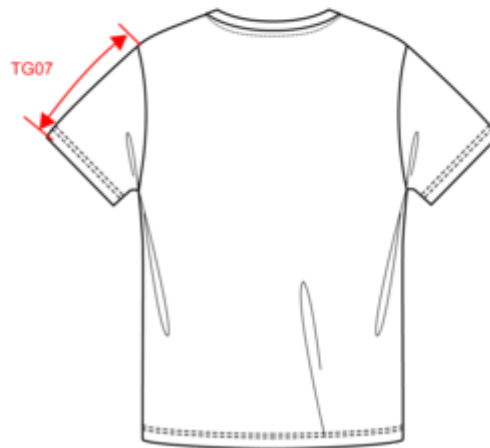

MADE IN PORTUGAL 100% organic cotton Ringspun combed cotton Unisex Straight fit Side stitching Enzyme washed Garment dyed after assembly: colours may vary slightly Neckline made of main material Inner taped neck in main material Twin needle finish at cuffs and hem

Certifications

NS337
Unisex faded short-sleeved t-shirt

Dimensions (cm)

Measurements in cm	XS	S	M	L	XL	XXL	3XL
TE01 - 1/2 chest width at 1.5cm below armhole	46.00	49.00	52.00	55.00	58.00	61.00	64.00
TF01 - Total height from HSP	67.00	69.00	71.00	73.00	75.00	77.00	79.00
TG07 - Short sleeve length	20.25	21.00	21.75	22.50	23.25	24.00	24.75