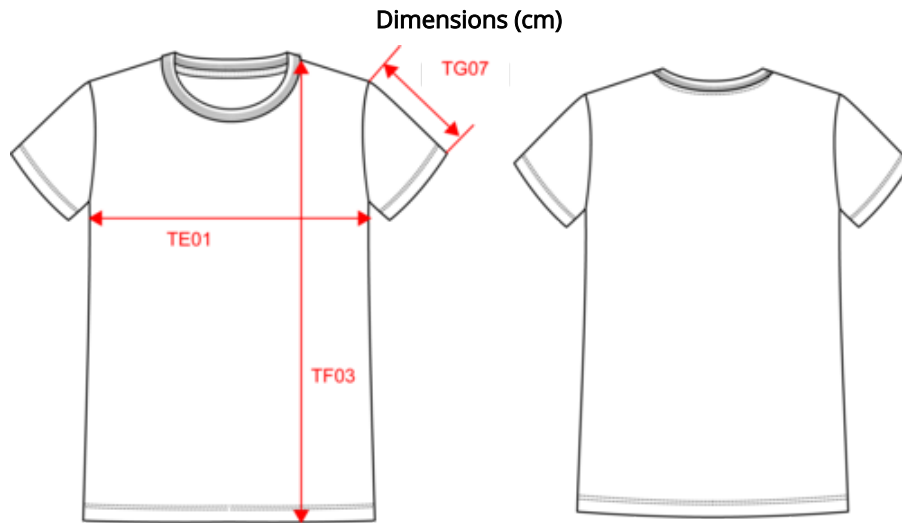

100% organic cotton Ringspun combed cotton Straight fit Side stitching  
Enzyme washed 1x1 ribbed neckline Inner taped neck in main material  
Twin needle finish at cuffs and hem

 155 g/m<sup>2</sup> 

Sizes

 XS - S - M - L - XL - XXL

More information

Logistic

 10  50

Country of origin

 BD - Bangladesh

Customs code

 61091000

Measurements in cm	XS	S	M	L	XL	XXL
TG07 - Short sleeve length	16.00	16.75	17.50	18.25	19.00	19.75
TE01 - 1/2 chest width at 1.5cm below armhole	43.00	46.00	49.00	52.00	55.00	58.00
TF03 - Front total height from HSP	61.00	63.00	65.00	67.00	69.00	71.00

**White**  
RVB : 236,236,252  
Pantone C : White  
Pantone TCX : 11-0601TCX

Logistic

Sizes	Width (cm)	Height (cm)	Length (cm)	Net weight (kg)	Gross weight (kg)	Pieces/Box	Pieces/Bundle
XS	40.00	17.00	60.00	6.40000	5.00000	50	10
S	40.00	17.00	60.00	6.90000	5.50000	50	10
M	40.00	17.00	60.00	7.30000	5.90000	50	10
L	40.00	19.00	60.00	7.90000	6.50000	50	10
XL	40.00	19.00	60.00	8.30000	6.90000	50	10
XXL	40.00	19.00	60.00	9.00000	7.60000	50	10