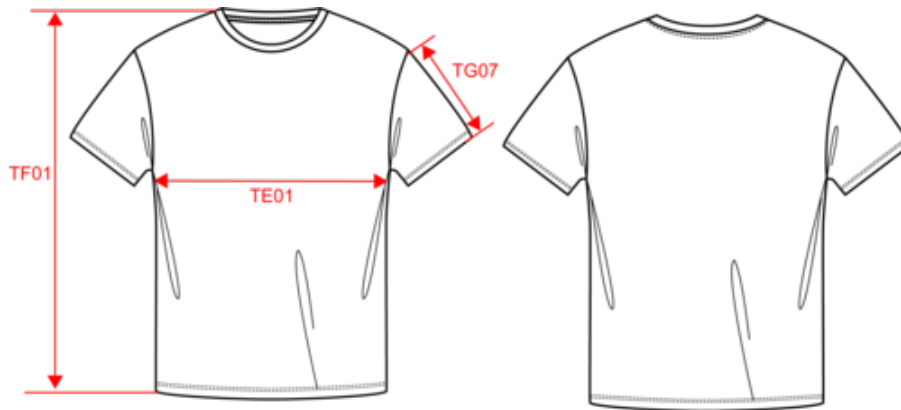

100% organic cotton. Ringspun combed cotton. Unisex. Straight fit. Side stitching. Enzyme washed. 1x1 ribbed neckline. Inner taped neck in main material. Twin needle finish at cuffs and hem.

170 g/m²

Sizes

Certifications

Dimensions (cm)

Measurements in cm	XXS	XS	S	M	L	XL	XXL	3XL	4XL	5XL
TE01 - 1/2 chest width at 1.5cm below armhole	43.00	46.00	49.00	52.00	55.00	58.00	61.00	64.00	67.00	70.00
TF01 - Total height from HSP	66.00	68.00	70.00	72.00	74.00	76.00	78.00	80.00	82.00	84.00
TG07 - Short sleeve length	19.50	20.25	21.00	21.75	22.50	23.25	24.00	24.75	25.50	26.25