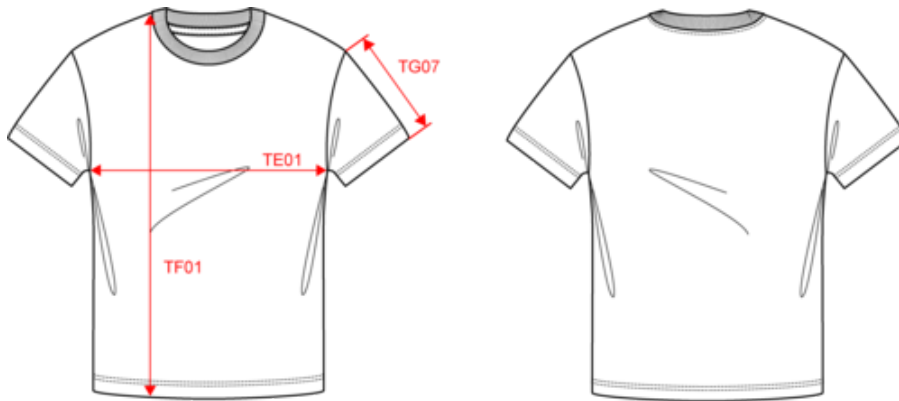

Dimensions (cm)

Measurements in cm	XS	S	M	L	XL	XXL	3XL	4XL
TE01 - 1/2 chest width at 1.5cm below armhole	49.00	52.00	55.00	58.00	61.00	64.00	67.00	70.00
TF01 - Total height from HSP	70.00	72.00	74.00	76.00	78.00	80.00	82.00	84.00
TG07 - Short sleeve length	24.75	25.50	26.25	27.00	27.75	28.50	29.25	30.00