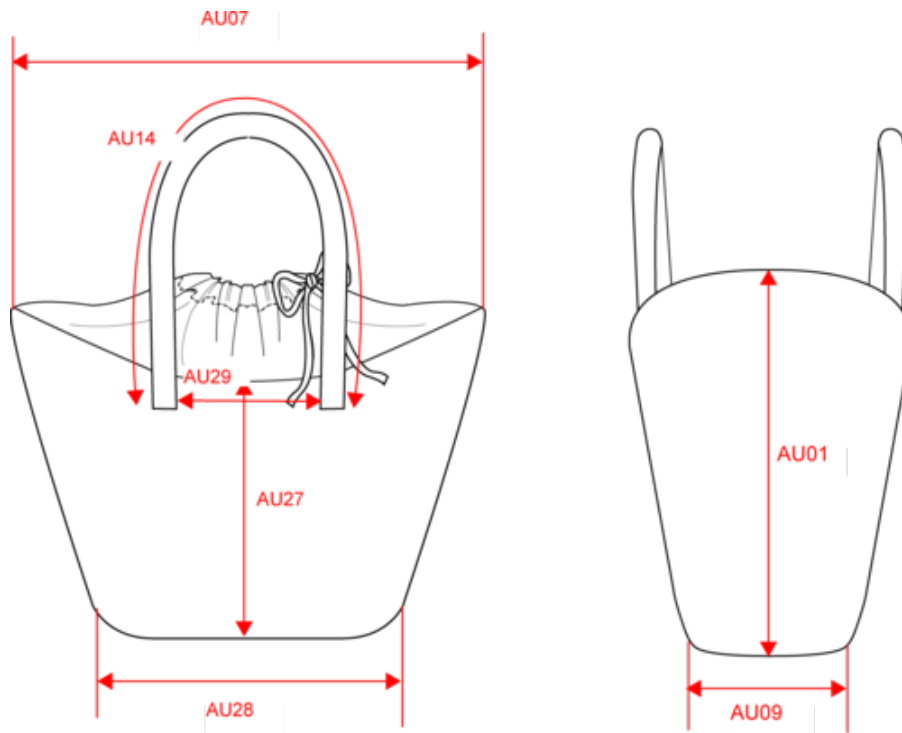

Country of origin

 IN - India

Customs code

 46021990

Washing instructions

Colours

Certifications

NS137
Crescent seagrass basket bag

Dimensions (cm)

Measurements in cm	One size
AU01 - Side height	28.00
AU07 - Total width	40.00
AU09 - Depth of bottom part	19.00
AU14 - Handle length	42.00
AU27 - Front height	21.00
AU28 - Bottom width	30.00
AU29 - Space between handle	11.00

NS137

Crescent seagrass basket bag

Colours information

Logistic

Sizes	Width (cm)	Height (cm)	Length (cm)	Net weight (kg)	Gross weight (kg)	Pieces/Box	Pieces/Bundle
One Size	32.00	68.00	45.00	3.10000	5.10000	5	1