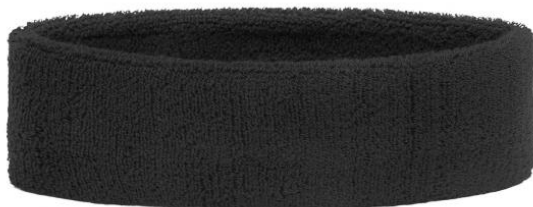

## Terry headband for sports and leisure activities

Size: approx. 5.5 cm

**Fabric:** Outer fabric: 80% cotton, 20% elastane

**Country of origin:** Volksrepublik China

## Available colours

	one size
<b>Weight in g</b>	28 g
<b>VPE</b> (Pcs. per inner packaging / pcs. per outer packaging)	25/500

Measurements in cm	one size
<b>1/2 width</b>	21,00 cm
<b>height</b>	5,50 cm
<b>head circumference (for checking width)</b>	57,00 cm

## Available colours

■ aqua (3015C)  
■ green (348C)  
■ light-pink (182C)  
■ navy (296C)  
■ red (200C)  
■ white (white)

■ black (blackC)  
■ light-blue (283C)  
■ light-yellow (yellowC)  
■ orange (165C)  
■ royal (280C)