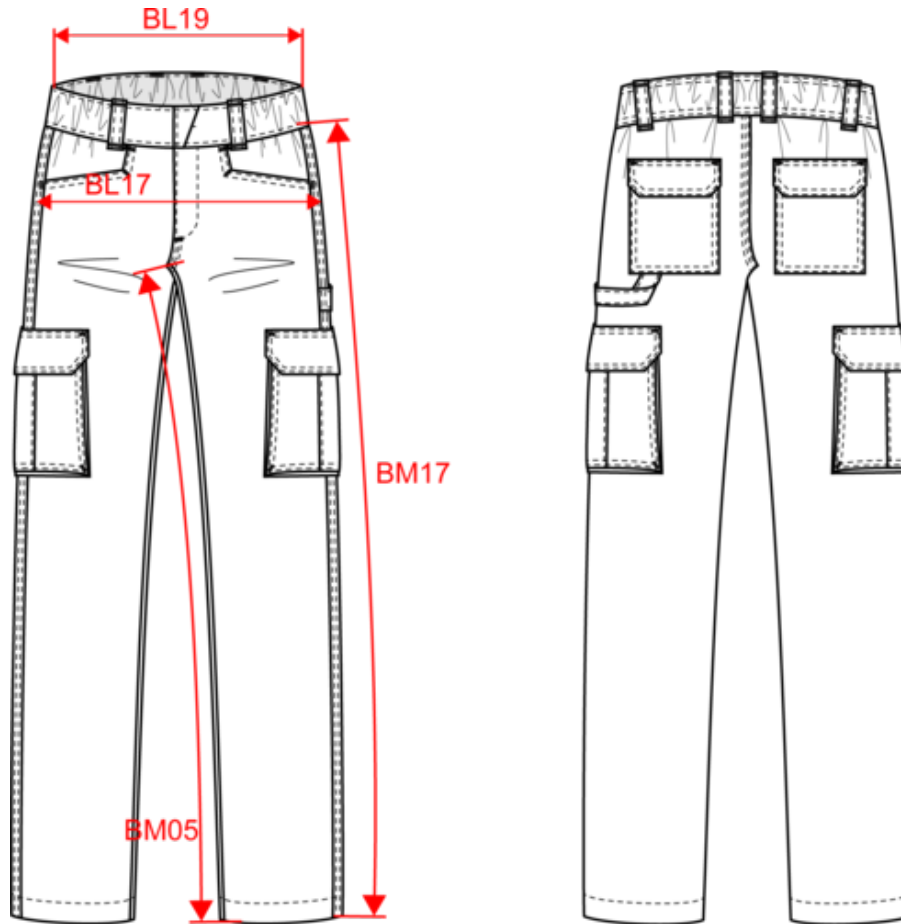

### Dimensions (cm)

Measurements in cm	XS	S	M	L	XL	XXL	3XL	4XL	5XL
H22 (M) - Side length	105.75	106.50	107.25	108.00	108.75	109.50	110.25	111.00	111.75
H23 (M) - Inside leg length	86.00	86.00	86.00	86.00	86.00	86.00	86.00	86.00	86.00
W03 (M) - 1/2 waist width	36.00	38.00	40.00	42.00	45.00	48.00	51.00	54.00	57.00
W11 (M) - 1/2 hip width	46.00	49.00	52.00	55.00	58.00	61.00	64.00	67.00	70.00
BL17 - 1/2 hip width (measured parallel to waistband)	46.00	49.00	52.00	55.00	58.00	61.00	64.00	67.00	70.00
BL19 - 1/2 semi-elasticated waist width (buttoned up and front band over back band)	36.00	38.00	40.00	42.00	45.00	48.00	51.00	54.00	57.00
BM05 - Inseam length	86.00	86.00	86.00	86.00	86.00	86.00	86.00	86.00	86.00
BM17 - Side length (waistband excluded)	105.75	106.50	107.25	108.00	108.75	109.50	110.25	111.00	111.75

**Navy**  
RVB : 41,46,56  
Pantone C : 433C  
Pantone TCX : 19-4012TCX

**White**  
RVB : 236,236,252  
Pantone C : White  
Pantone TCX : 11-0601TCX

Logistic

1

20

Sizes	Width (cm)	Height (cm)	Length (cm)	Net weight (kg)	Gross weight (kg)	Pieces/Box	Pieces/Bundle
XS	40	25	60	11.25	12.6	20	1
S	40	25	60	11.25	12.6	20	1
M	40	25	60	11.25	12.6	20	1
L	40	25	60	11.25	12.6	20	1
XL	40	25	60	11.25	12.6	20	1
XXL	40	25	60	11.25	12.6	20	1
3XL	40	25	60	11.25	12.6	20	1
4XL	40	25	60	11.25	12.6	20	1
5XL	40	25	60	11.25	12.6	20	1