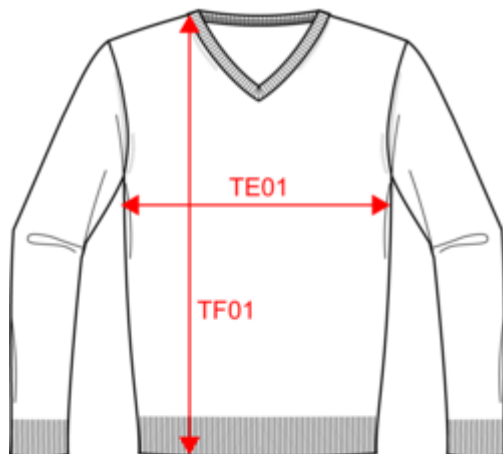

# KARIBAN

K980

Men's eco-friendly V-neck jumper

Dimensions (cm)

| Measurements in cm                            | S     | M     | L     | XL    | XXL   | 3XL   | 4XL   |
|---|-------|-------|-------|-------|-------|-------|-------|
| TE01 - 1/2 chest width at 1.5cm below armhole | 50.00 | 53.00 | 56.00 | 59.00 | 62.00 | 65.00 | 68.00 |
| TF01 - Total height from HSP                  | 69.00 | 71.00 | 73.00 | 75.00 | 77.00 | 79.00 | 81.00 |
| TG02 - Long sleeve length                     | 65.00 | 66.00 | 67.00 | 68.00 | 69.00 | 70.00 | 71.00 |