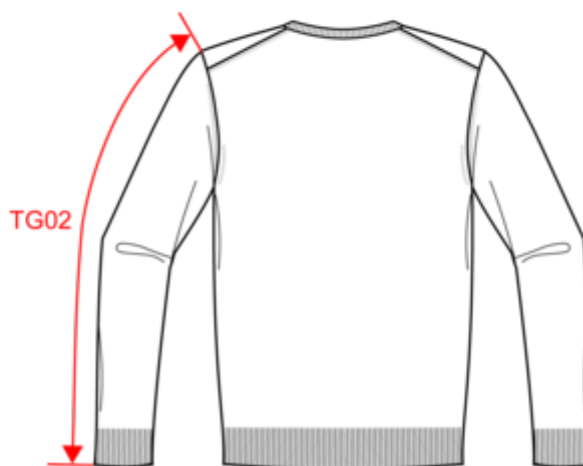

# KARIBAN

K980

Men's eco-friendly V-neck jumper

Dimensions (cm)

| Measurements in cm                            | S     | M     | L     | XL    | XXL   | 3XL   | 4XL   |
|---|-------|-------|-------|-------|-------|-------|-------|
| TE01 - 1/2 chest width at 1.5cm below armhole | 50.00 | 53.00 | 56.00 | 59.00 | 62.00 | 65.00 | 68.00 |
| TF01 - Total height from HSP                  | 69.00 | 71.00 | 73.00 | 75.00 | 77.00 | 79.00 | 81.00 |
| TG02 - Long sleeve length                     | 65.00 | 66.00 | 67.00 | 68.00 | 69.00 | 70.00 | 71.00 |