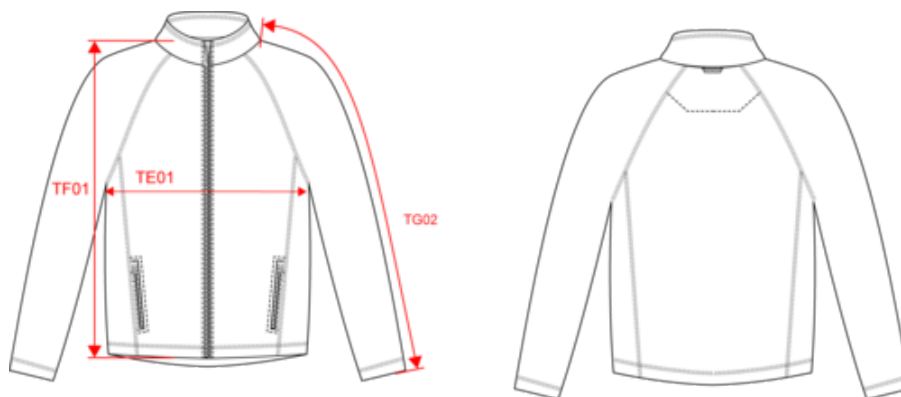

## Dimensions (cm)

Measurements in cm	S	M	L	XL	XXL	3XL	4XL
TE01 - 1/2 chest width at 1.5cm below armhole	53.00	56.00	59.00	62.00	65.00	68.00	71.00
TF01 - Total height from HSP	70.50	72.50	74.50	76.50	78.50	80.50	82.50
TG02 - Long sleeve length	79.50	81.25	83.00	84.75	86.50	88.50	90.25