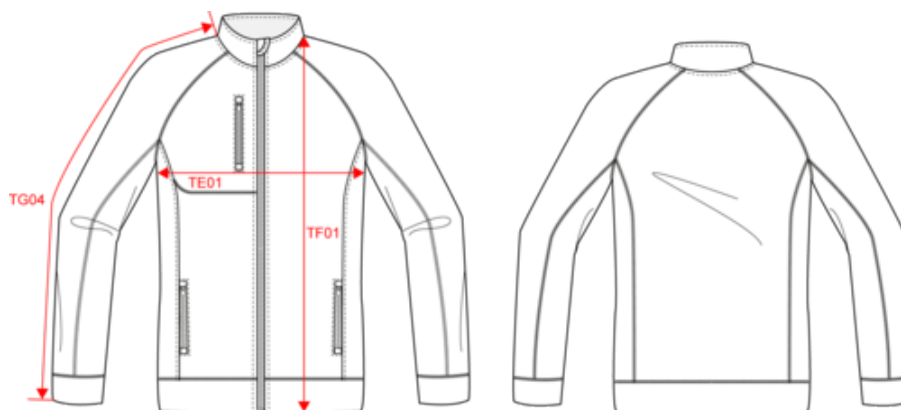

KARIBAN

K9106

Men's full zip heather jacket

- Brushed inner knit: softness and warmth.
- Thick, extremely comfortable.
- Raglan sleeves: comfort and sporty look.

100% polyester inner brushed knit. Raglan sleeves. Zip fastening. 2 contrasting zipped front pockets and 1 contrasting zip chest pocket. Coverstitching on panels. Relaxed fit and comfortable fabric. Certifié STANDARD 100 by OEKO-TEX® N° CQ1007/8, IFTH.

Dimensions (cm)

Measurements in cm	S	M	L	XL	XXL	3XL	4XL
TE01 - 1/2 chest width at 1.5cm below armhole	51.00	54.00	57.00	60.00	63.00	66.00	69.00
TF01 - Total height from HSP	70.00	72.00	74.00	76.00	78.00	80.00	82.00
TG04 - Raglan long sleeve length	79.75	81.50	83.25	85.00	86.75	88.50	90.25