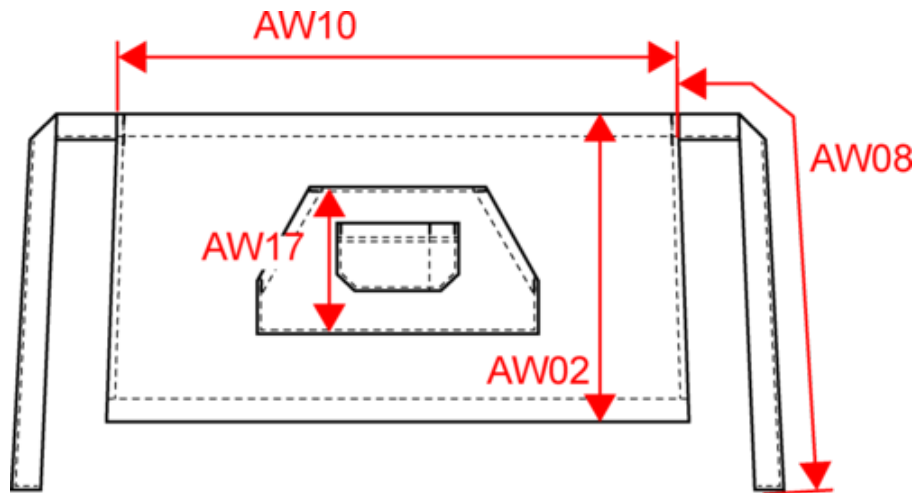

KARIBAN

K899

Polycotton mid-length apron

- Washable at 60°, perfect for professional use.
- Easy-care.
- Practical and functional.

65% polyester / 35% cotton (Denim 65 % cotton / 35 % polyester). 2 pockets: 1 kangaroo pocket and 1 pocket divided into 2 compartments. Apron : Length 50 cm - Width 90 cm. Pocket: Length 24 cm - Width 27.50 / 46 cm. Denim colour : this product has been specially treated and appears intentionally aged. This manufacturing process results in colour variations between products and makes each piece unique. Certifié STANDARD 100 by OEKO-TEX® N° CQ1007/8, IFTH.

K899

Polycotton mid-length apron

Dimensions (cm)

Measurements in cm	One size
AW02 - Total height	50.00
AW08 - Apron waist strap length	75.00
AW10 - Apron waist width	90.00
AW17 - Pocket height at highest point	24.00