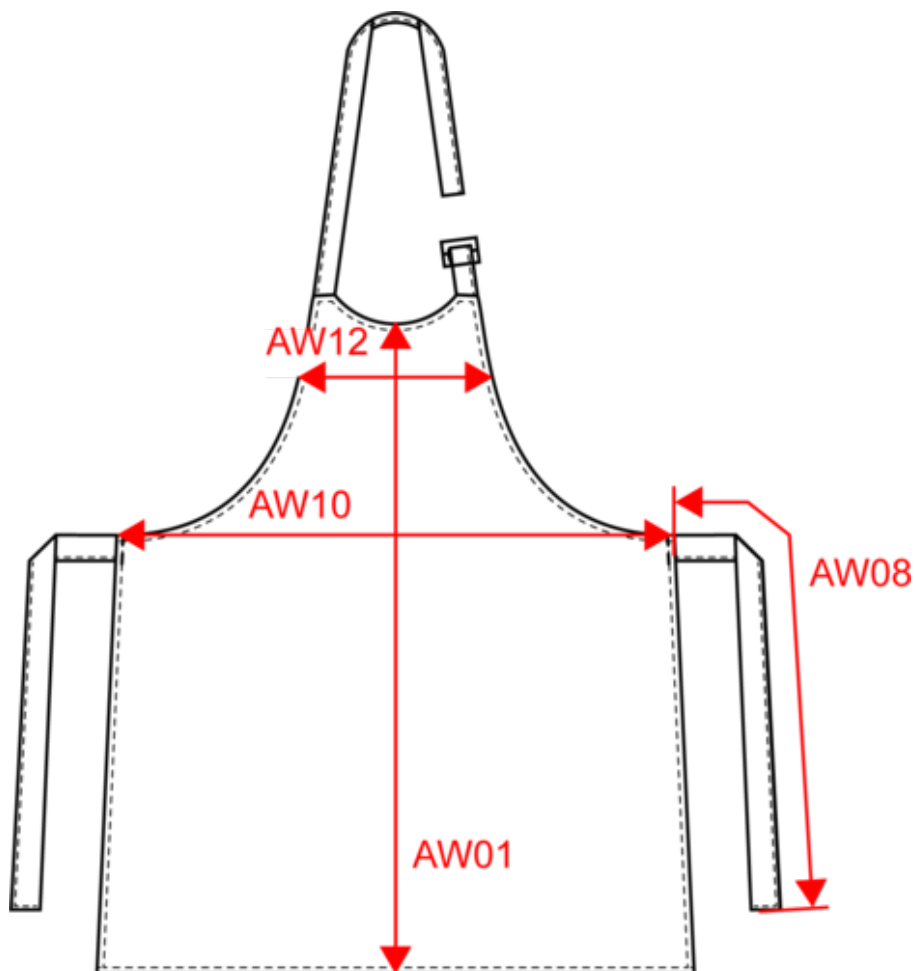

# KARIBAN

K895

Cotton apron without pocket

Dimensions (cm)

Measurements in cm	One size
AW01 - Middle front height	90.00
AW08 - Apron waist strap length	100.00
AW10 - Apron waist width	76.00
AW12 - Apron chest width at 19cm from front middle	37.00