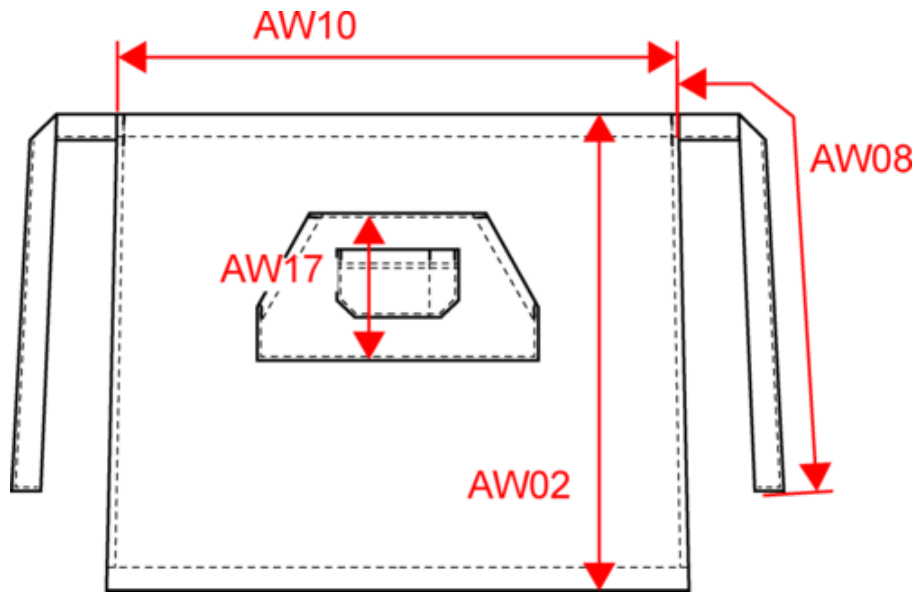

KARIBAN

K887

Cotton long apron

- Washable at 60°: perfect for professional use.
- Easy-care.
- Practical and functional.

100% cotton. Domestic washing at 60°C. 1 large kangaroo pocket and one pocket with two compartments. Width 62.5 cm - Length 90 cm. Denim colour: this product has been specially treated and appears intentionally aged. This manufacturing process results in colour variations between products and makes each piece unique. Certifié STANDARD 100 by OEKO-TEX® N° CQ1007/8, IFTH.

K887

Cotton long apron

Dimensions (cm)

Measurements in cm	One size
AW02 - Total height	62.50
AW08 - Apron waist strap length	75.00
AW10 - Apron waist width	90.00
AW17 - Pocket height at highest point	24.00

Logistic  10  50

Sizes	Width (cm)	Height (cm)	Length (cm)	Net weight (kg)	Gross weight (kg)	Pieces/Box	Pieces/Bundle
One Size	0.00	0.00	0.00	0.00000	0.00000	50	0