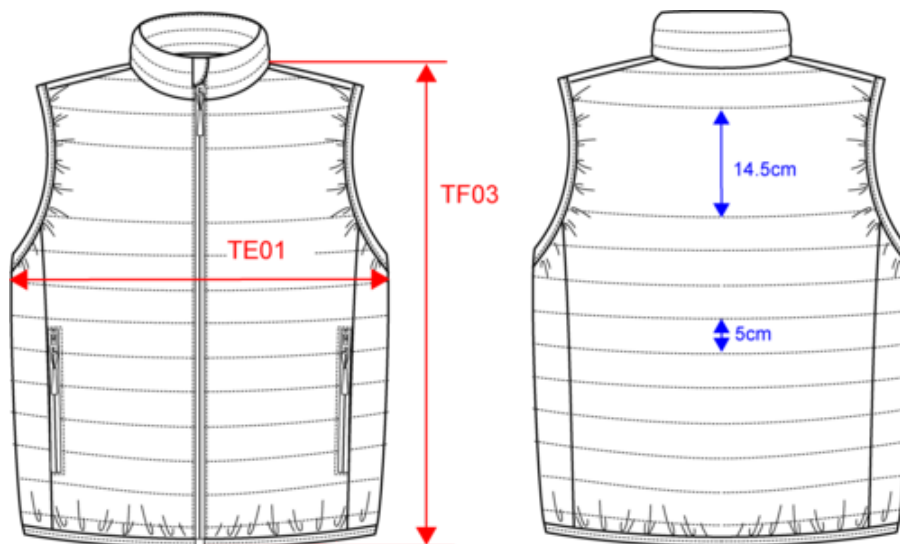

KARIBAN

K6172

Men's quilted bodywarmer

- Extended customisation area on chest and back.
- Hanging loop inside collar.
- Storage bag included.

100% polyester mat 290T. 100% polyester inner padding. Straight fit. Folds up into storage bag. 2 zipped side pockets with nylon zip and tone-on-tone zip puller. 2 inner storage pockets. Tone-on-tone nylon front zip fastening with zip puller. Horizontal padding for body and sides. Larger customisation area with 11cm of padding on the front and 14.5cm on the back. Elasticated bias finish on the armholes and hem. Hanging loop inside neck. Detachable brand label. Injected padding: the weight may vary depending on the areas of the garment. Total weight is indicative.

Dimensions (cm)

Measurements in cm	S	M	L	XL	XXL	3XL	4XL
TE01 - 1/2 chest width at 1.5cm below armhole	53.00	56.00	59.00	62.00	65.00	68.00	71.00
TF03 - Front total height from HSP	67.00	69.00	71.00	73.00	75.00	77.00	79.00