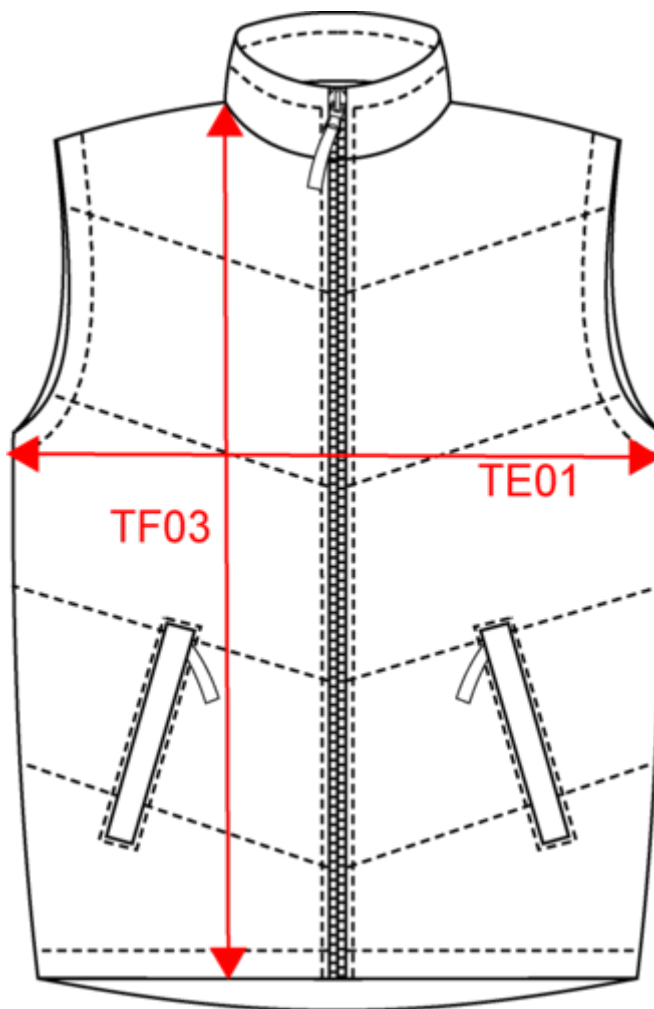

Navy

Orange

Red

White

KARIBAN

K6118

Fleece lined bodywarmer

Dimensions (cm)

Measurements in cm	XS	S	M	L	XL	XXL	3XL	4XL
TE01 - 1/2 chest width at 1.5cm below armhole	53.00	56.00	59.00	62.00	65.00	68.00	71.00	74.00
TF03 - Front total height from HSP	68.50	70.50	72.50	74.50	76.50	78.50	80.50	82.50