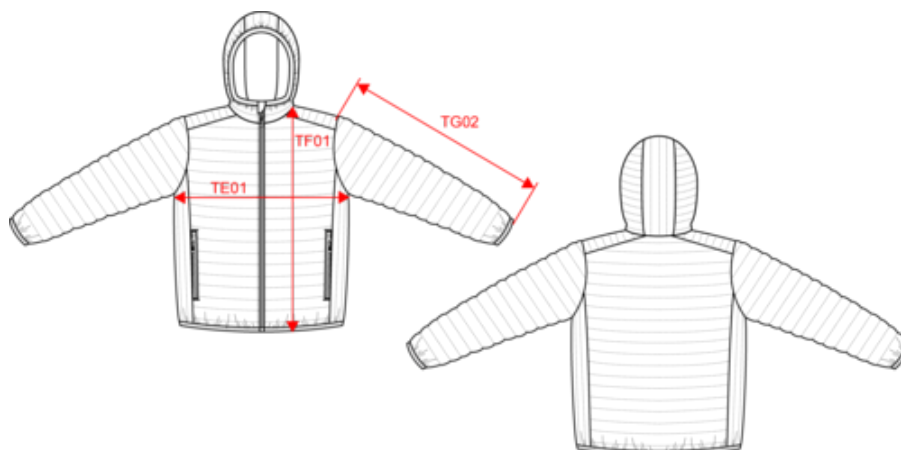

# KARIBAN

K6110

Men's lightweight hooded padded jacket

Dimensions (cm)

Measurements in cm	S	M	L	XL	XXL	3XL	4XL
TE01 - 1/2 chest width at 1.5cm below armhole	54.00	58.00	60.00	63.00	66.00	69.00	72.00
TF04 - Back total height from HSP	70.00	72.00	74.00	76.00	78.00	80.00	82.00
TG02 - Long sleeve length	67.75	68.75	69.75	70.75	71.75	72.75	73.75