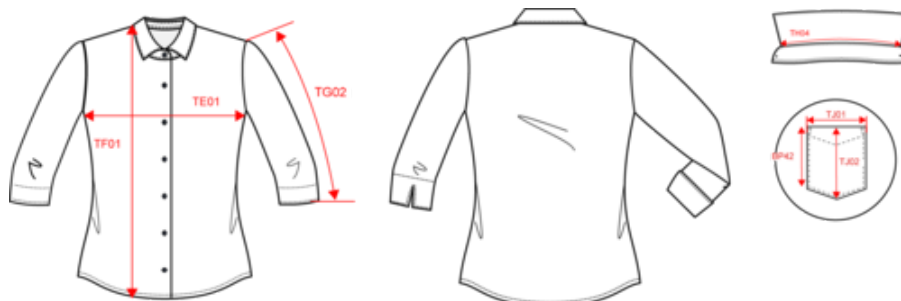

KARIBAN

K558

Ladies' 3/4 sleeved shirt

- Made from polycotton for easy care.
- Resistance and style.
- Feminine fit with 3/4 length sleeves.

65% polyester / 35% cotton poplin. Easy-care fabric. Non-button down collar. Matching buttons. V-shaped chest pocket on left side. 1 spare button. Rounded bottom hem. Certified STANDARD 100 by OEKO-TEX® N° CQ1007/8, IFTH.

62064000

Washing instructions

KARIBAN

K558

Ladies' 3/4 sleeved shirt

Dimensions (cm)

Measurements in cm	XS	S	M	L	XL	XXL	3XL	4XL
TE01 - 1/2 chest width at 1.5cm below armhole	44.50	47.50	50.50	53.50	56.50	59.50	62.50	65.50
TF01 - Total height from HSP	63.50	65.50	67.50	69.50	71.50	73.50	75.50	77.50
TG02 - Long sleeve length	44.00	45.00	46.00	47.00	48.00	49.00	50.00	51.00
TJ01 - Chest patched pocket(s) top width	9.00	10.00	10.00	11.00	11.00	12.00	12.00	13.00
TJ02 - Chest patched pocket(s) height at highest point	11.00	12.00	12.00	13.00	13.00	14.00	14.00	15.00