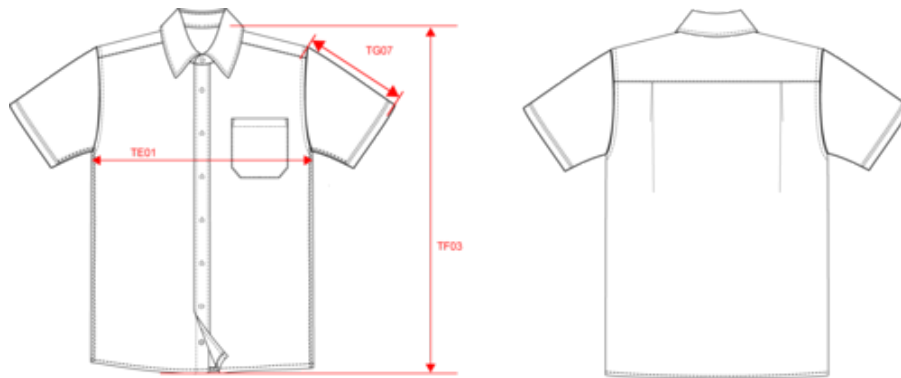

100% cotton poplin. Easy-care fabric. Cut-away boned collar. Matching buttons. Mitred left chest pocket. Double back yoke with 2 side pleats. Felled seams. Twin needle finishing at the cuffs. 1 spare button. Shaped hem. Certifié STANDARD 100 by OEKO-TEX® CQ1007/7, IFTH.

Men's short-sleeved cotton poplin shirt

Dimensions (cm)

Measurements in cm	XS	S	M	L	XL	XXL	3XL	4XL	5XL	6XL
TE01 - 1/2 chest width at 1.5cm below armhole	52.00	55.00	58.00	61.00	64.00	67.00	70.00	73.00	76.00	79.00
TF01 - Total height from HSP	71.50	73.50	75.50	77.50	79.50	81.50	83.50	85.50	87.50	89.50