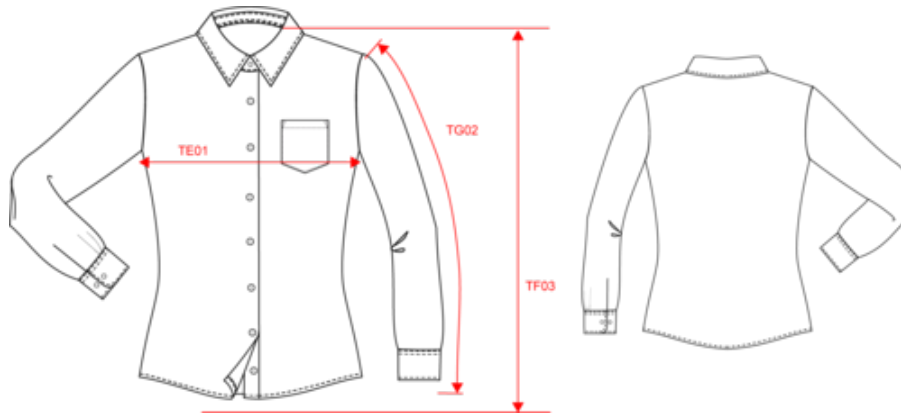

Dimensions (cm)

Measurements in cm	XS	S	M	L	XL	XXL	3XL	4XL
TG02 - Long sleeve length	60.00	61.00	62.00	63.00	64.00	65.00	66.00	67.00

KARIBAN

K542

Ladies' long-sleeved cotton poplin shirt

Colours information