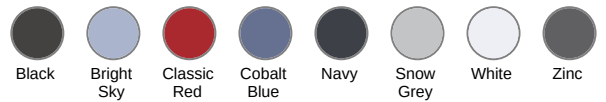

62063000

Washing instructions

Also available in version

K541

K521

KARIBAN

K542

Ladies' long-sleeved cotton poplin shirt

Dimensions (cm)

Measurements in cm	XS	S	M	L	XL	XXL	3XL	4XL
TG02 - Long sleeve length	60.00	61.00	62.00	63.00	64.00	65.00	66.00	67.00

KARIBAN

K542

Ladies' long-sleeved cotton poplin shirt

Colours information

 Black RVB : 35,35,37 Pantone C : Black Pantone TCX : 19-4004TCX	 Bright Sky RVB : 152,173,209 Pantone C : 535C Pantone TCX : 15-4030TCX	 Classic Red RVB : 164,18,52 Pantone C : 187C Pantone TCX : 19-1862TCX	 Cobalt Blue RVB : 77,98,146 Pantone C : 7668C Pantone TCX : 18-3932TCX	 Navy RVB : 41,46,56 Pantone C : 433C Pantone TCX : 19-4012TCX
 Snow Grey RVB : 170,174,175 Pantone C : 421C Pantone TCX : 15-4101TCX	 White RVB : 236,236,252 Pantone C : White Pantone TCX : 11-0601TCX	 Zinc RVB : 61,62,65 Pantone C : 446C Pantone TCX : 19-4205TCX		