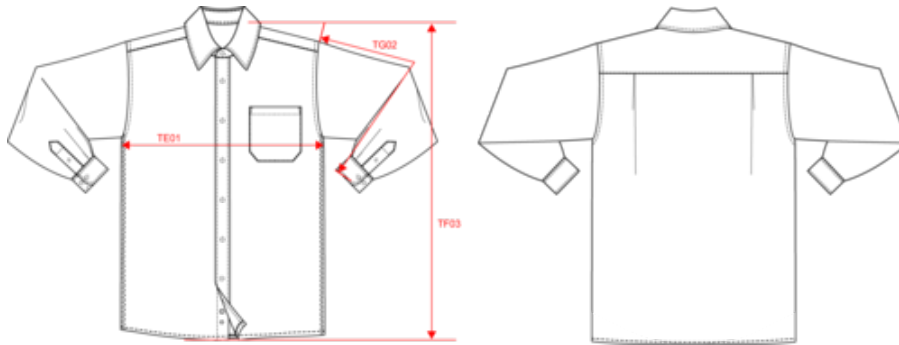

100% cotton poplin. Easy-care fabric. Cut-away boned collar. Matching buttons. Mitred left chest pocket. Double back yoke with 2 back pleats. Felled seams. Adjustable rounded button cuffs with button plackets. 2 spare buttons. Shaped hem. Certifié STANDARD 100 by OEKO-TEX® N° CQ1007/7, IFTH.

Men's long-sleeved cotton poplin shirt

Dimensions (cm)

Measurements in cm	XS	S	M	L	XL	XXL	3XL	4XL	5XL	6XL
TE01 - 1/2 chest width at 1.5cm below armhole	52.00	55.00	58.00	61.00	64.00	67.00	70.00	73.00	76.00	79.00
TF01 - Total height from HSP	71.50	73.50	75.50	77.50	79.50	81.50	83.50	85.50	87.50	89.50
TG02 - Long sleeve length	63.00	64.00	65.00	66.00	67.00	68.00	69.00	70.00	71.00	72.00