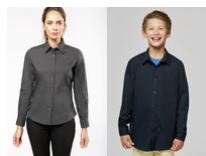

Also available in version

K542

K521