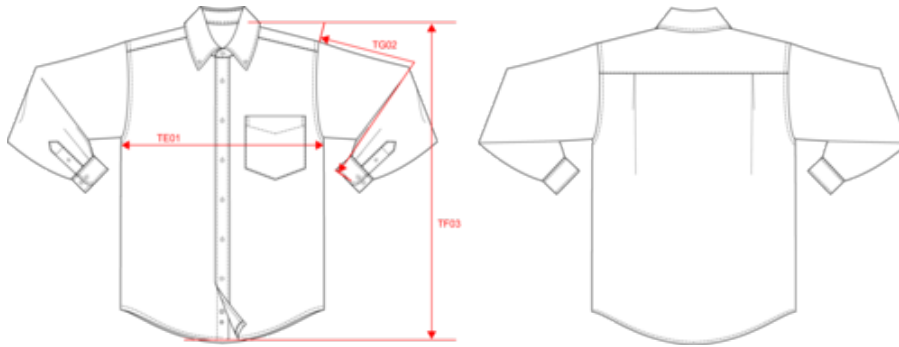

KARIBAN

K533

Men's long-sleeved Oxford shirt

- The classic Oxford shirt for a corporate style.
- Easy to clean thanks to easy-care treatment.
- Takes its place as a workwear wardrobe essential.

70% Oxford cotton / 30% polyester. Easy-care fabric. Button down collar. Matching buttons. V-shaped left chest pocket. Double back yoke with 2 side pleats. Adjustable rounded button cuffs with button placket. 2 spare buttons. Shaped hem. Certified STANDARD 100 by OEKO-TEX® N° CQ 1007/7, IFTH.

62052000

Washing instructions

Also available in version

K534

KARIBAN

K533

Men's long-sleeved Oxford shirt

Dimensions (cm)

Measurements in cm	S	M	L	XL	XXL	3XL	4XL	5XL	6XL
TE01 - 1/2 chest width at 1.5cm below armhole	55.00	58.00	61.00	64.00	67.00	70.00	73.00	76.00	79.00
TF03 - Front total height from HSP	76.50	78.50	80.50	82.50	84.50	86.50	88.50	90.50	92.50
TG02 - Long sleeve length	64.00	65.00	66.00	67.00	68.00	69.00	70.00	71.00	72.00