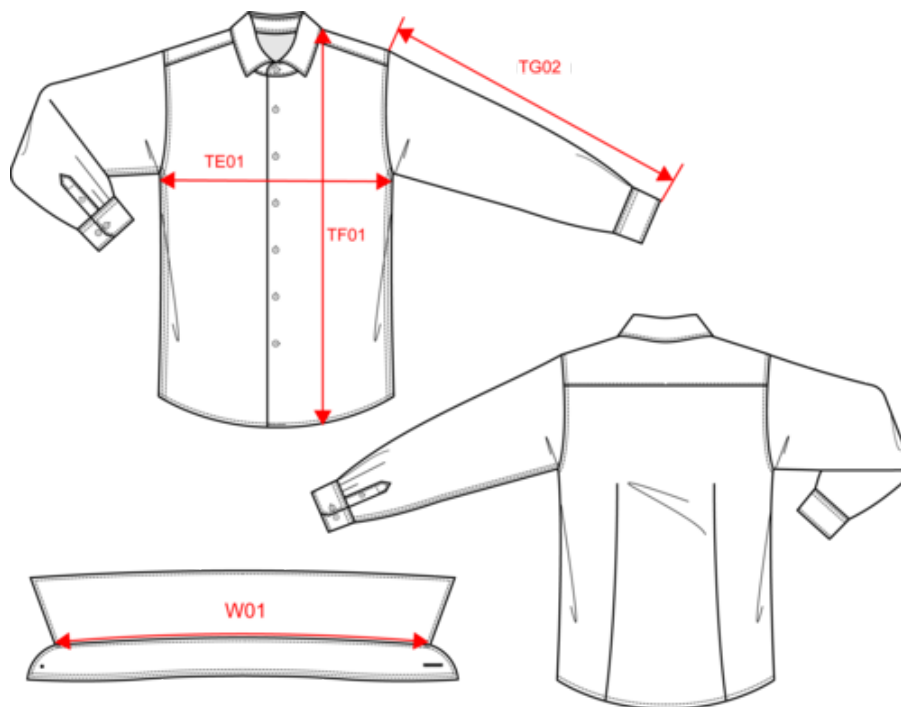

KARIBAN

K529

Men's long-sleeved cotton / elastane shirt

- Ease of movement and optimum comfort.
- Creates an elegant and minimalist silhouette.
- Dart detail at the waist and on the back so that the fabric folds and hangs perfectly.

97% cotton / 3% elastane. Elastane for fitted style and extra comfort. Boned collar. Matching buttons. Double back yoke and darts. Felled seams. Adjustable mitred 2-button placket cuffs with cuff gauntlet. 2 spare buttons. Shaped hem. Certified STANDARD 100 by OEKO-TEX® CQ1007/8, IFTH.

K529

Men's long-sleeved cotton / elastane shirt

Dimensions (cm)

Measurements in cm	XS	S	M	L	XL	XXL	3XL
TE01 - 1/2 chest width at 1.5cm below armhole	48.00	51.00	54.00	57.00	60.00	63.00	66.00
TF01 - Total height from HSP	71.50	73.50	75.50	77.50	79.50	81.50	83.50
TG02 - Long sleeve length	63.00	64.00	65.00	66.00	67.00	68.00	69.00
TH04 - Neckline length on collar from middle to middle	39.40	40.60	41.80	43.00	44.20	45.40	46.60