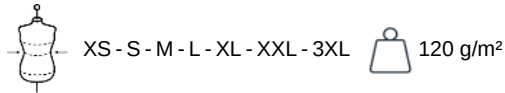

KARIBAN

K529

Men's long-sleeved cotton / elastane shirt

- Ease of movement and optimum comfort.
- Creates an elegant and minimalist silhouette.
- Dart detail at the waist and on the back so that the fabric folds and hangs perfectly.

97% cotton / 3% elastane. Elastane for fitted style and extra comfort. Boned collar. Matching buttons. Double back yoke and darts. Felled seams. Adjustable mitred 2-button placket cuffs with cuff gauntlet. 2 spare buttons. Shaped hem. Certified STANDARD 100 by OEKO-TEX® CQ1007/8, IFTH.