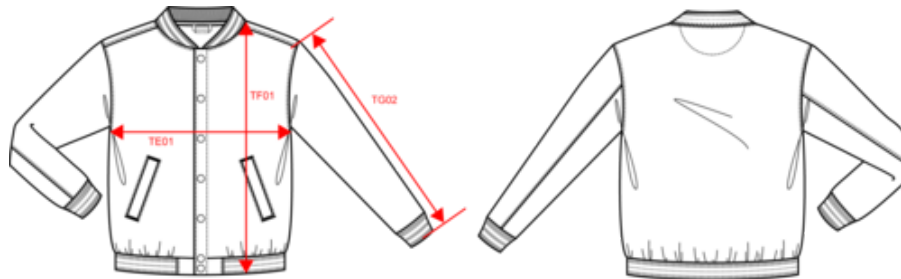

KARIBAN

K497

Unisex teddy fleece jacket

- The timeless Teddy inspired by American colleges.
- Optimum comfort.
- Urban and versatile.

70% cotton/30% polyester. 3-thread brushed fleece. Contrasting set-in sleeves. Contrasting press stud closure. Ribbed neck, sleeves and hem with contrasting stripe details. 2 contrasting piped front pockets. Twill taping and hanging loop at inner collar. No brand label at neck, only size tag for easy rebranding. A true icon, the Teddy is timeless. You can see it everywhere, from streets to schools and even on red carpets. Certified STANDARD 100 by OEKO-TEX® CQ1007/7, IFTH.

K497

Unisex teddy fleece jacket

Dimensions (cm)

Measurements in cm	XS	S	M	L	XL	XXL	3XL
TE01 - 1/2 chest width at 1.5cm below armhole	49.00	52.00	55.00	58.00	61.00	64.00	67.00
TF01 - Total height from HSP	65.00	67.00	69.00	71.00	73.00	75.00	77.00
TG02 - Long sleeve length	63.00	64.00	65.00	66.00	67.00	68.00	69.00