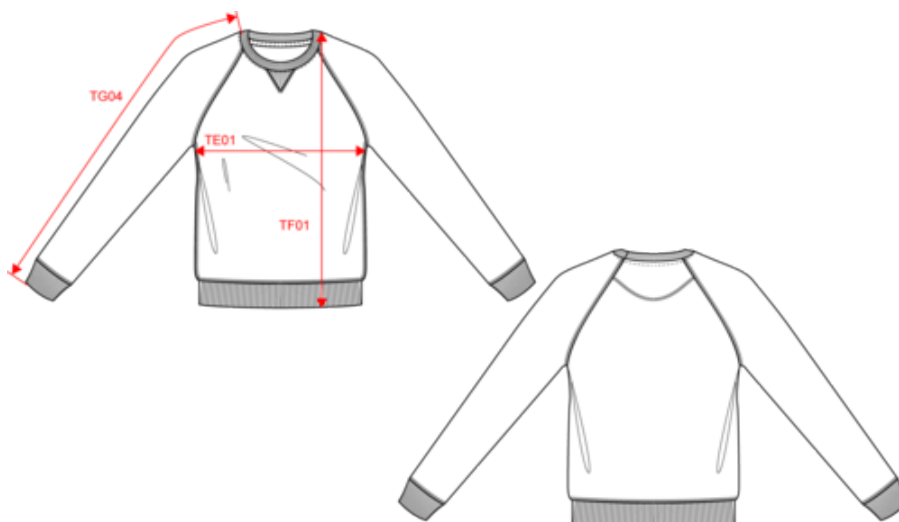

KARIBAN

K491

Men's two-tone organic crew neck raglan sleeve sweatshirt

- Raglan sleeves for a modern, casual look.
- Low shrinkage fabric.
- Organic Collection. NO LABEL.

80% cotton / 20% polyester. Made from 80% organic cotton. French terry fleece. LST (Low Shrinkage Terry). Ribbed neck, cuffs and hem. Herringbone twill taped neck. Stitched V detail at front neck. No brand label at neck, only size tag for easy relabelling. Certifié STANDARD 100 by OEKO-TEX® N° CQ1007/7, IFTH.

K492

KARIBAN

K491

Men's two-tone organic crew neck raglan sleeve sweatshirt

Dimensions (cm)

Measurements in cm	S	M	L	XL	XXL	3XL
TE01 - 1/2 chest width at 1.5cm below armhole	52.00	55.00	58.00	61.00	64.00	67.00
TF01 - Total height from HSP	71.00	73.00	75.00	77.00	79.00	81.00
TG04 - Raglan long sleeve length	76.00	77.75	79.50	81.25	83.00	84.75