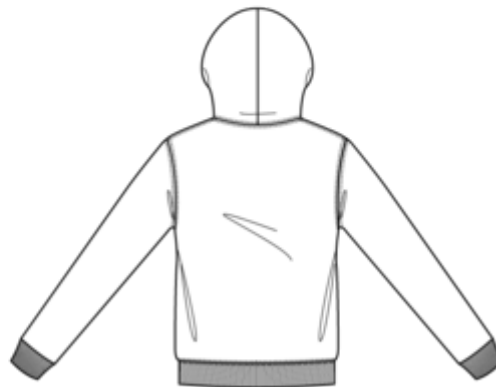

## Dimensions (cm)

| Measurements in cm                            | XS    | S     | M     | L     | XL    | XXL   | 3XL   | 4XL   |
|---|-------|-------|-------|-------|-------|-------|-------|-------|
| TE01 - 1/2 chest width at 1.5cm below armhole | 49.00 | 52.00 | 55.00 | 58.00 | 61.00 | 64.00 | 67.00 | 70.00 |
| TF01 - Total height from HSP                  | 69.00 | 71.00 | 73.00 | 75.00 | 77.00 | 79.00 | 81.00 | 83.00 |
| TG02 - Long sleeve length                     | 60.50 | 61.50 | 62.50 | 63.50 | 64.50 | 65.50 | 66.50 | 67.50 |