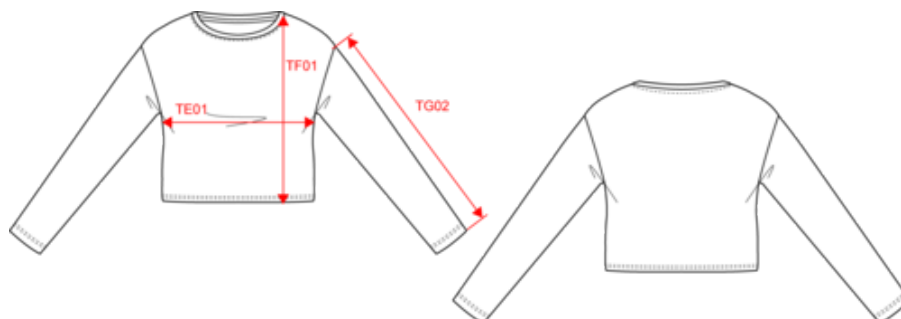

KARIBAN

K471

Ladies' oversized sweatshirt

- Loose and flowing fit for a casual style.
- Designed in "French Terry" fleece for a soft and incredibly comfortable feel.
- Lounge Collection. NO LABEL.

91% cotton / 9% polyester (Light Grey Heather : 87% cotton / 9% polyester / 4% viscose). French terry. Ultra-soft fabric. Loose, relaxed fit with wide neck. Twill taped neck. Raw edge finish at hem. Twin needle finishing at cuffs. No brand label at neck, only size tag for easy relabelling. Certified STANDARD 100 by OEKO-TEX® N° CQ1007/7, IFTH.

K471

Ladies' oversized sweatshirt

Dimensions (cm)

Measurements in cm	S/M	L/XL
TE01 - 1/2 chest width at 1.5cm below armhole	65.00	71.00
TF01 - Total height from HSP	60.00	63.50
TG02 - Long sleeve length	43.00	44.00