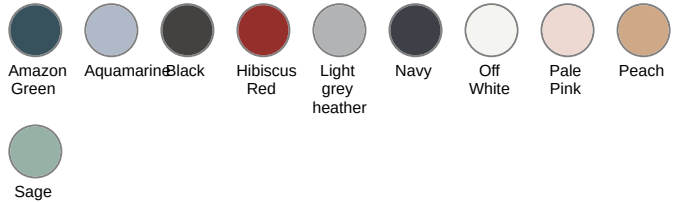

KARIBAN

K471

Ladies' oversized sweatshirt

- Loose and flowing fit for a casual style.
- Designed in "French Terry" fleece for a soft and incredibly comfortable feel.
- Lounge Collection. NO LABEL.

91% cotton / 9% polyester (Light Grey Heather : 87% cotton / 9% polyester / 4% viscose). French terry. Ultra-soft fabric. Loose, relaxed fit with wide neck. Twill taped neck. Raw edge finish at hem. Twin needle finishing at cuffs. No brand label at neck, only size tag for easy relabelling. Certified STANDARD 100 by OEKO-TEX® N° CQ1007/7, IFTH.

More information

Logistic

Country of origin

BD - Bangladesh

Customs code

61102099

Washing instructions