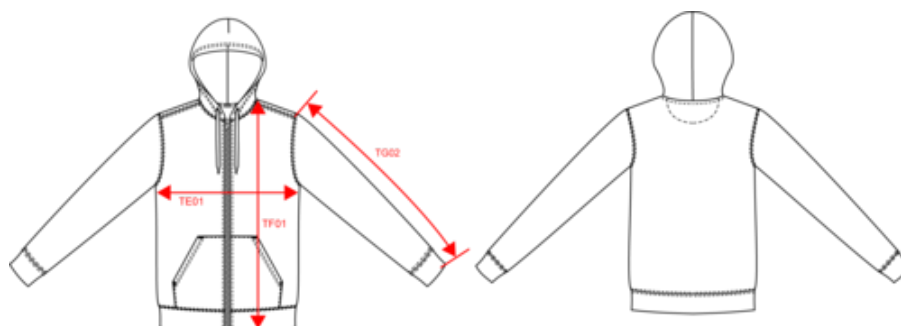

85% cotton/15% polyester. Made from 85% organic cotton and 15% post-consumer recycled polyester. LSF (Low Shrinkage Fleece) 3-thread brushed fleece. Combed cotton. Enzyme-washed. Straight fit. Kangaroo pocket. Matching nylon zip. Lined hood with 180 gr 100% cotton Jersey. 1x1 ribbed neck, cuffs and hem in tubular assembling for a better finish. Matching jersey taped neck and half-moon finish inside neck. Twin needle stitching at neck, cuffs and hem. No brand label at neck, size tab only for ease of rebranding. Certified STANDARD 100 by OEKO-TEX® N° CQ 1007/7, IFTH.

K4031

Ladies' eco-friendly zip-through hoodie

Dimensions (cm)

Measurements in cm	XS	S	M	L	XL	XXL
TE01 - 1/2 chest width at 1.5cm below armhole	45.00	48.00	51.00	54.00	57.00	60.00
TF01 - Total height from HSP	61.00	63.00	65.00	67.00	69.00	71.00
TG02 - Long sleeve length	60.00	61.00	62.00	63.00	64.00	65.00