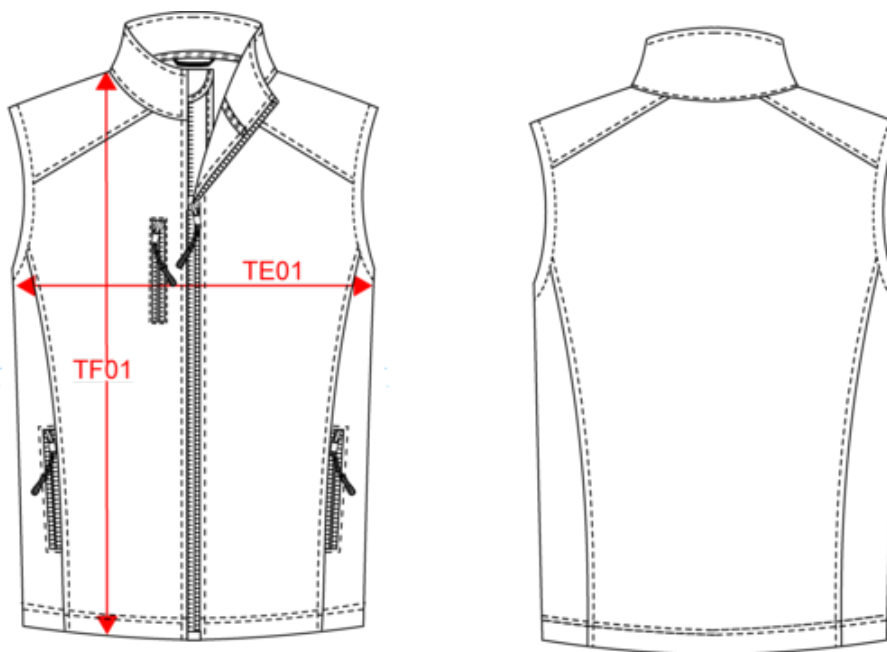

# KARIBAN

K403

Men's softshell bodywarmer

Dimensions (cm)

Measurements in cm	S	M	L	XL	XXL	3XL	4XL
TE01 - 1/2 chest width at 1.5cm below armhole	52.00	55.00	58.00	61.00	64.00	67.00	70.00
TF01 - Total height from HSP	72.00	74.00	76.00	78.00	80.00	82.00	84.00