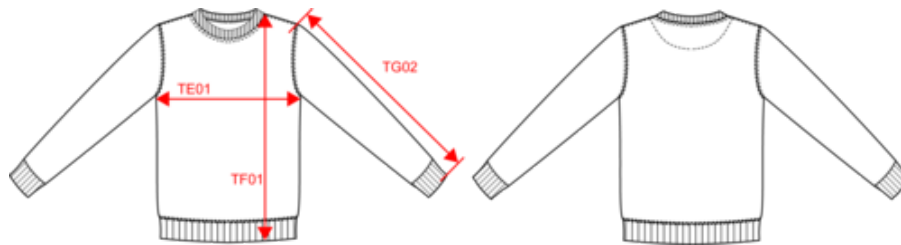

85% cotton/15% polyester. Made from 85% organic cotton and 15% post-consumer recycled polyester. LSF (Low Shrinkage Fleece) 3-thread brushed fleece. Combed cotton. Enzyme-washed. Straight fit. 1x1 ribbed neck, cuffs and hem in tubular assembling for a better finish. Matching jersey taped neck and half-moon finish inside neck. Twin needle stitching at neck, cuffs and hem. No brand label at neck, size tab only for ease of rebranding. Certified STANDARD 100 by OEKO-TEX® N° CQ1007/7, IFTH. Average weight size L : 422g.

KARIBAN

K4025

Eco-friendly crew neck sweatshirt

Dimensions (cm)

Measurements in cm	XS	S	M	L	XL	XXL	3XL	4XL	5XL
TE01 - 1/2 chest width at 1.5cm below armhole	48.00	51.00	54.00	57.00	60.00	63.00	66.00	69.00	72.00
TF01 - Total height from HSP	66.00	68.00	70.00	72.00	74.00	76.00	78.00	80.00	82.00
TG02 - Long sleeve length	65.00	66.00	67.00	68.00	69.00	70.00	71.00	72.00	73.00