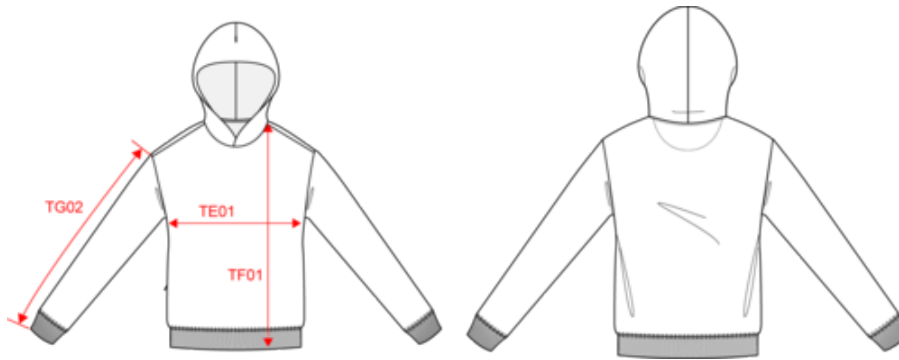

KARIBAN

K4018

Unisex oversized fleece hoodie

Dimensions (cm)

Measurements in cm	XXS	XS	S	M	L	XL	XXL	3XL
TE01 - 1/2 chest width at 1.5cm below armhole	50.00	53.00	56.00	59.00	62.00	65.00	68.00	71.00
TF01 - Total height from HSP	66.00	68.00	70.00	72.00	74.00	76.00	78.00	80.00
TG02 - Long sleeve length	54.00	54.75	55.50	56.25	57.00	57.75	58.50	59.25