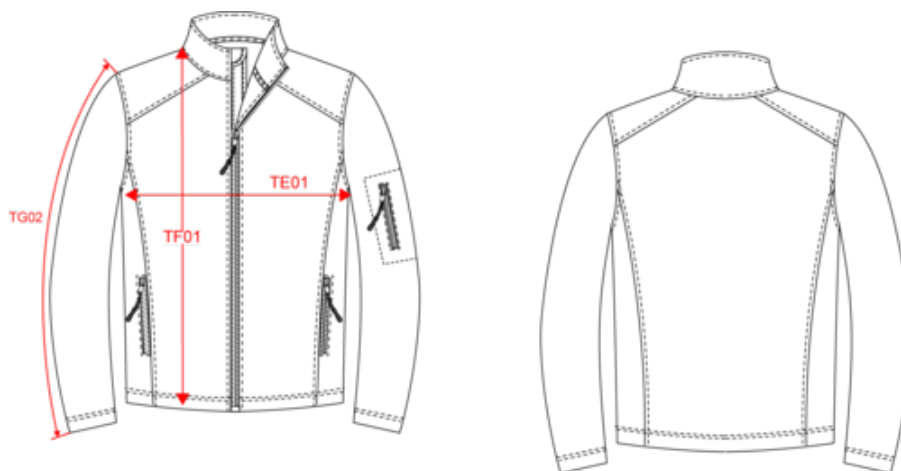

KARIBAN

K401

Softshell jacket

- Three-layer softshell for ideal protection.
- Wind-breaker, breathable and waterproof technical membrane.
- Offers perfect comfort thanks to its elastic fabric.

95% polyester/5% elastane. Softshell triple-layer bonded fabric. 3000 gsm/24h breathable and 8000 mm water-resistant. Breathable mid layer and micro fleece thermal inner layer. Zip through front. 2 zipped side pockets. 1 zipped left sleeve pocket.

KARIBAN

K401

Softshell jacket

Dimensions (cm)

Measurements in cm	S	M	L	XL	XXL	3XL	4XL
TE01 - 1/2 chest width at 1.5cm below armhole	52.00	55.00	58.00	61.00	64.00	67.00	70.00
TF01 - Total height from HSP	72.20	74.20	76.20	78.20	80.20	82.20	84.20
TG02 - Long sleeve length	65.00	66.50	68.00	69.50	71.00	72.50	74.00