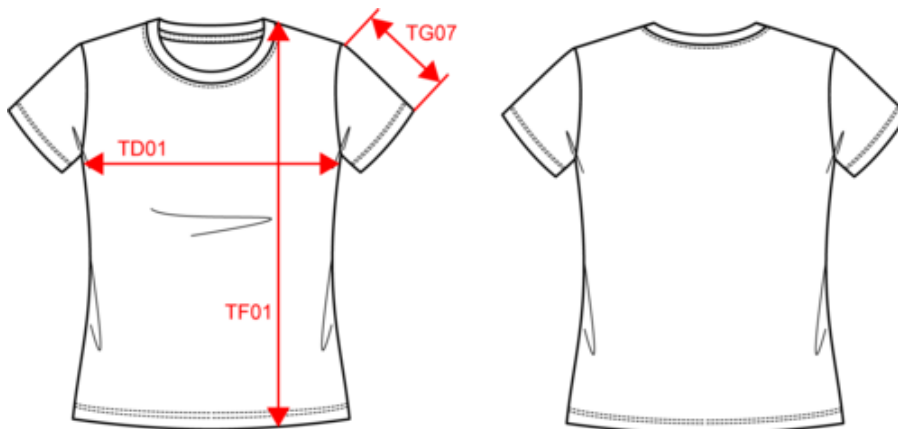

KARIBAN

K380

Ladies' short-sleeved crew neck T-shirt

- Enzyme-washed fashion fit t-shirt, a must-have for professionals.
- Soft to the touch and excellent printability.
- Large choice of colours.

100% enzyme-washed combed cotton (Oxford Grey : 90% cotton / 10% viscose). Fitted style. Neck tape. Oxford Grey contrast neck tape for all colours, except for White body where neck tape is White and Oxford Grey body where neck tape is Dark Grey. Twin needle finishing at the cuffs and hem. Certified STANDARD 100 by OEKO-TEX® N° CQ1007/7, IFTH.

K356

K364

K363

K356

KARIBAN

K380

Ladies' short-sleeved crew neck T-shirt

Dimensions (cm)

Measurements in cm	S	M	L	XL	XXL	3XL
TE01 - 1/2 chest width at 1.5cm below armhole	45.00	48.00	51.00	54.00	57.00	60.00
TF01 - Total height from HSP	62.00	64.00	66.00	68.00	70.00	72.00
TG07 - Short sleeve length	15.00	15.75	16.50	17.25	18.00	18.75