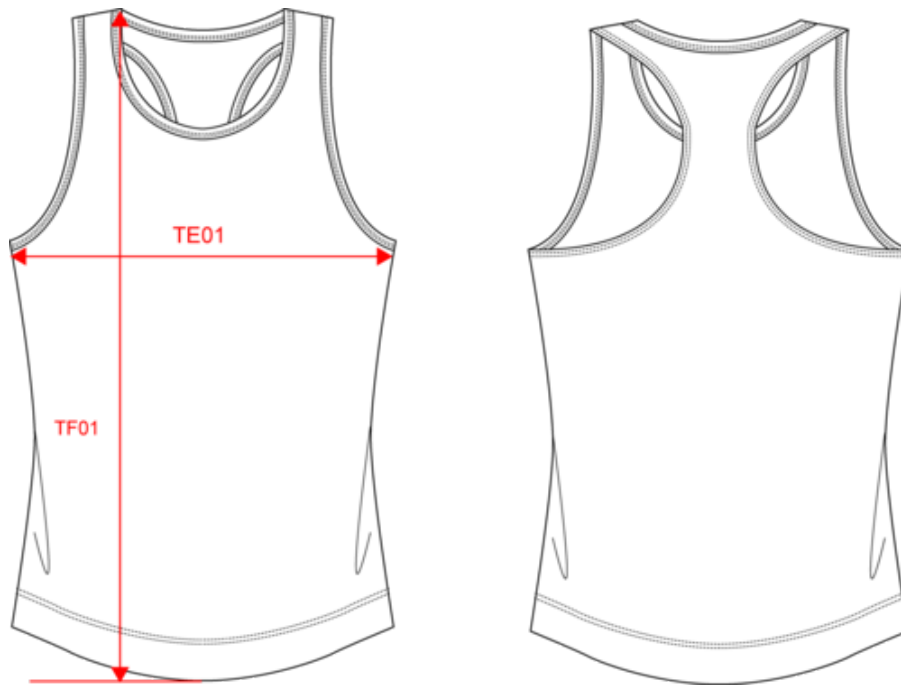

K362

KARIBAN

K311

Angelina > Ladies' vest

Dimensions (cm)

Measurements in cm	XS	S	M	L	XL
TE01 - 1/2 chest width at 1.5cm below armhole	35.00	38.00	41.00	44.00	47.00
TF01 - Total height from HSP	58.00	60.00	62.00	64.00	66.00