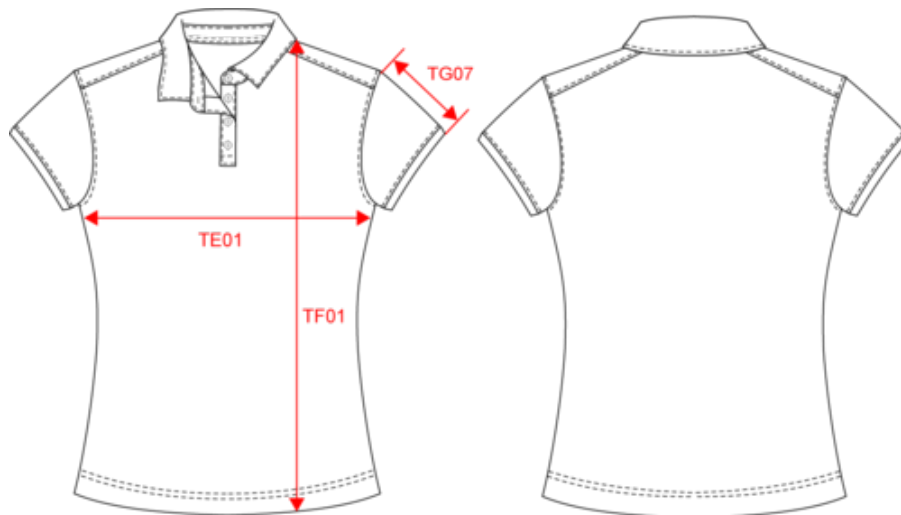

KARIBAN

K263

Ladies' short sleeved jersey polo shirt

- Elegant, timeless shirt collar.
- Placket with 4 metal buttons and shoulder yoke.
- Made from jersey knit: easy-care and very comfortable.

100% combed cotton (French Navy Heather : 80% cotton / 20% polyester - Grey Heather : 65% polyester / 35% cotton - Oxford Grey : 90% cotton / 10% viscose). Jersey knit fabric. Shirt collar. Placket with 4 metal buttons. Shoulder yoke. Ribbed cuffs. Twin needle finish at hem. Certified STANDARD 100 by OEKO-TEX® CQ1007/7, IFTH.

61061000

Washing instructions

Also available in version

K262

KARIBAN

K263

Ladies' short sleeved jersey polo shirt

Dimensions (cm)

Measurements in cm	XS	S	M	L	XL	XXL
TF01 - Total height from HSP	60.00	62.00	64.00	66.00	68.00	70.00
TG07 - Short sleeve length	12.75	13.50	14.25	15.00	15.75	16.50

KARIBAN

K263

Ladies' short sleeved jersey polo shirt