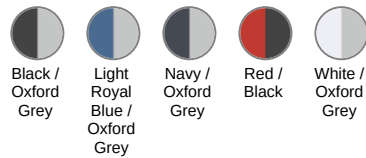

KARIBAN

K258

Men's two-tone piqué polo shirt

- Must-have two-tone polo shirt.
- Contrasting collar and cuffs.
- Made from 100% preshrunk cotton piqué.

100% preshrunk cotton piqué (Oxford Grey: 90% cotton/10% viscose). Contrasting rib at neck and cuffs. Contrasting taped neck. Contrasting inner placket with 3 buttons. Twin needle finishing at hem.

More information

Logistic

Country of origin

BD - Bangladesh

Customs code

61051000

Washing instructions

Also available in version

K259