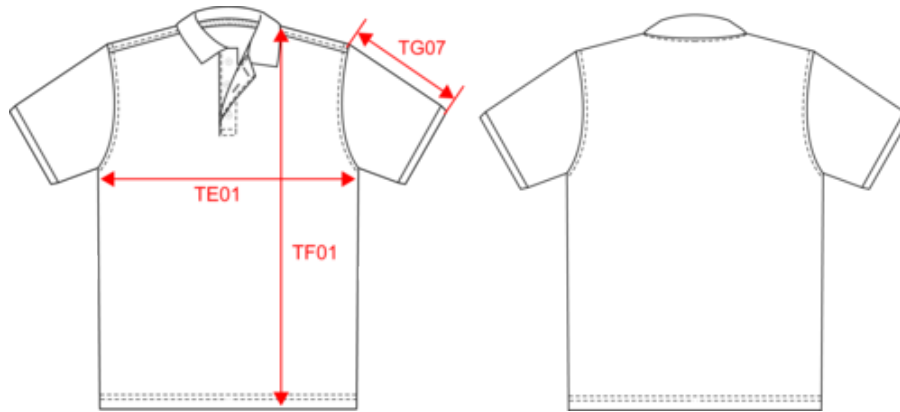

KARIBAN

K258

Men's two-tone piqué polo shirt

- Must-have two-tone polo shirt.
- Contrasting collar and cuffs.
- Made from 100% preshrunk cotton piqué.

100% preshrunk cotton piqué (Oxford Grey: 90% cotton/10% viscose). Contrasting rib at neck and cuffs. Contrasting taped neck. Contrasting inner placket with 3 buttons. Twin needle finishing at hem.

K259

KARIBAN

K258

Men's two-tone piqué polo shirt

Dimensions (cm)

Measurements in cm	S	M	L	XL	XXL	3XL	4XL
TE01 - 1/2 chest width at 1.5cm below armhole	50.00	53.00	56.00	59.00	62.00	65.00	68.00
TF01 - Total height from HSP	70.00	72.00	74.00	76.00	78.00	80.00	82.00
TG07 - Short sleeve length	22.75	23.50	24.25	25.00	25.75	26.50	27.25