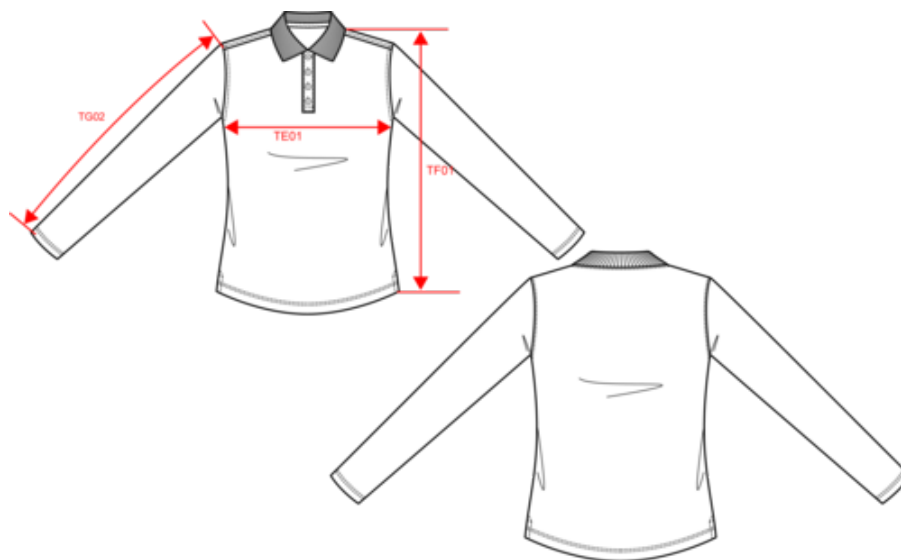

### Dimensions (cm)

Measurements in cm	XS	S	M	L	XL	XXL	3XL
TE01 - 1/2 chest width at 1.5cm below armhole	43.00	46.00	49.00	52.00	55.00	58.00	61.00
TF01 - Total height from HSP	60.00	62.00	64.00	66.00	68.00	70.00	72.00
TG02 - Long sleeve length	57.75	58.75	59.75	60.75	61.75	62.75	63.75