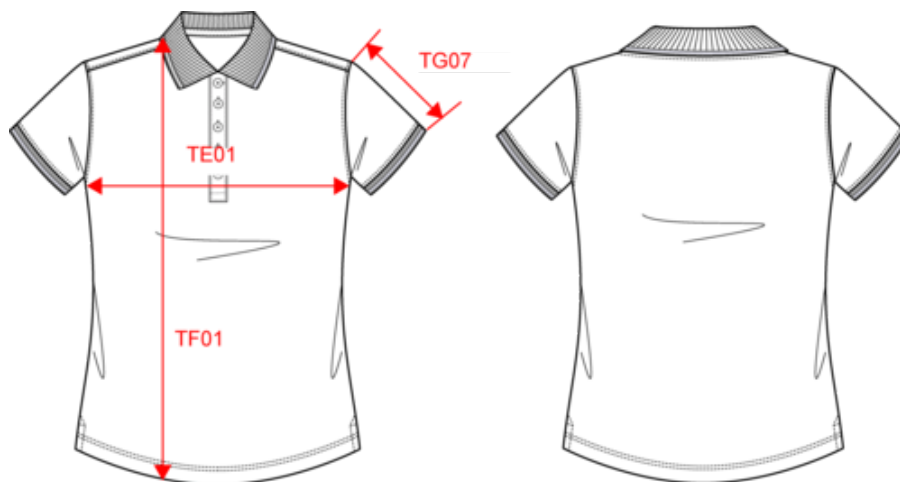

KARIBAN

K251

Ladies' short-sleeved polo shirt

- Ladies' wardrobe must-have for every season.
- Soft texture made from cotton piqué.
- Subtly contrasting piping at neck and on cuffs.

100% cotton piqué. 5 button placket. Contrast taped neck and side slits. Rib with contrast tipping at neck and cuffs. Twin needle finishing at the hem. Certified STANDARD 100 by OEKO-TEX® N° CQ 100777, IFTH.

K250

KARIBAN

K251

Ladies' short-sleeved polo shirt

Dimensions (cm)

Measurements in cm	XS	S	M	L	XL	XXL
TE01 - 1/2 chest width at 1.5cm below armhole	42.00	45.00	48.00	51.00	54.00	57.00
TF01 - Total height from HSP	60.00	62.00	64.00	66.00	68.00	70.00
TG07 - Short sleeve length	12.75	13.25	13.75	14.25	14.75	15.25