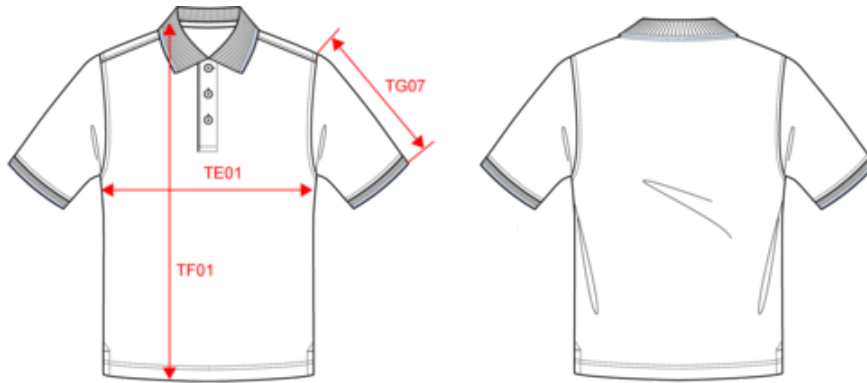

KARIBAN

K250

Men's short-sleeved polo shirt

- Men's wardrobe must-have for every season.
- Soft texture made from cotton piqué.
- Subtly contrasting piping at neck and on cuffs.

100% cotton piqué. 3 button placket. Contrast taped neck and side slits. Rib with contrast tipping at neck and cuffs. Twin needle finishing at the hem. Certified STANDARD 100 by OEKO-TEX® N° CQ10077, IFTH.

KARIBAN

K250

Men's short-sleeved polo shirt

Dimensions (cm)

Measurements in cm	S	M	L	XL	XXL	3XL
TE01 - 1/2 chest width at 1.5cm below armhole	49.00	52.00	55.00	58.00	61.00	64.00
TF01 - Total height from HSP	70.00	72.00	74.00	76.00	78.00	80.00
TG07 - Short sleeve length	21.25	22.00	22.75	23.50	24.25	25.00