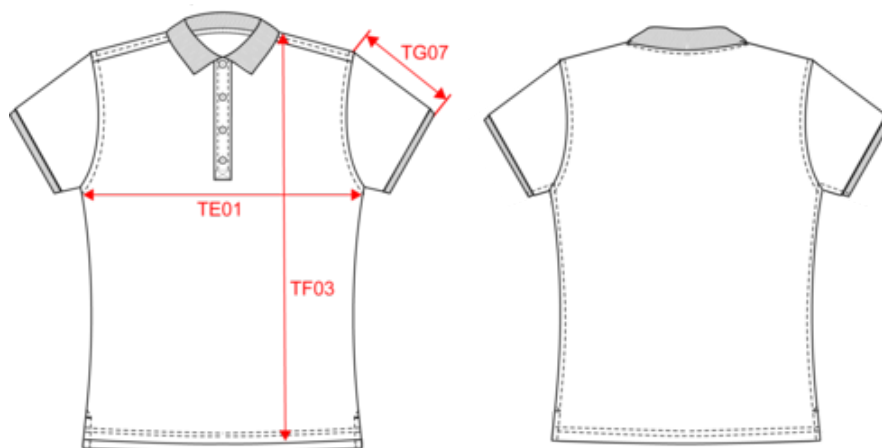

KARIBAN

K210

Ladies' organic piqué short-sleeved polo shirt

- The ultimate classic polo shirt in organic cotton.
- Slim fit so it hangs perfectly.
- Organic Collection. NO LABEL.

Plain colourways: 100% cotton. Wine Heather, Ocean Blue Heather and French Navy Heather colourway: 80% cotton/20% polyester. Grey Heather: 70% cotton/30% viscose. All colourways are made from organic cotton. Slim fit. 1x1 ribbed neck and cuffs. Placket with 4 matching buttons. Twill tape on inner neck and side slits. No brand label at neck, only size tag for easy relabelling. Certified STANDARD 100 by OEKO-TEX® N° CQ1007/7, IFTH.

K209

KARIBAN

K210

Ladies' organic piqué short-sleeved polo shirt

Dimensions (cm)

Measurements in cm	XS	S	M	L	XL	XXL
TE01 - 1/2 chest width at 1.5cm below armhole	43.00	46.00	49.00	52.00	55.00	58.00
TF03 - Front total height from HSP	60.00	62.00	64.00	66.00	68.00	70.00
TG07 - Short sleeve length	12.00	12.40	13.00	13.75	14.30	14.80