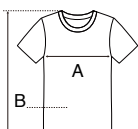

ORGANIC

100% Cotton

Organic Pouch

BS911

MADE IN: India

Rope double draw cord closure. Cords in natural color.

Dimensions:

XS: 10x15 cm, cap. 0,25 lt.

S: 15x20 cm, cap. 1 lt.

M: 25x30 cm, cap. 3 lt.

L: 30x40 cm, cap. 7 lt.

COMPOSITION 100% organic cotton

SIZES UNICA

WEIGHT 140 g/m²

TARIC CODE 42029298

PACKAGING 50

CARTON 250

BK
black

NA
natural

SIZE GUIDE

	XS	S	M	L
A	10	15	25	30
B	15	20	30	40